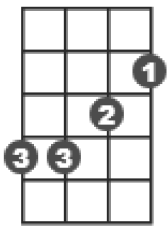

# Ukulele Lady

by Kahn and Whiting

**C**

**G7**

**Cdim**

**Am**

**Em**

**D7**

## Verse 1

[C] [G7] [C]  
I saw the splendor of the moonlight

[Cdim] [G7] [C]  
On Hono lu lu Bay

[G7] [C]  
There's something tender in the moonlight

[Cdim] [G7] [C]  
On Hono lu lu Bay

[Am]  
And all the beaches are full of peaches

[C] [Em] [Am] [C]  
If you kiss a Ukulele Lady

[C] [Em] [Am][C]  
While you promise ever to be true

[Dm][G7] [Dm] [G7]  
And she see an other Uk ulele

[Dm] [G7] [C] [C7]  
Lady fool a round with you

[F]  
Maybe she'll sigh (or maybe not)

[C]  
Maybe she'll cry (an awful lot)

[D7] [G7]  
Maybe she'll find somebody else

By and by

[C] [Em][Am] [C]  
To sing to when it's cool and shady

[Em] [Am] [C]  
where the tricky Wicki Wackies woo

[Dm][G7] [Dm] [G7]  
If you like a Ukulele Lady