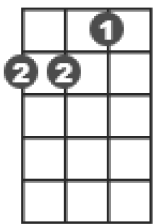

Ukulele Lady

by Kahn and Whiting

C

G7

Cdim

Am

Em

D7

Dm

C7

F

Verse 1

[C] [G7] [C]
I saw the splendor of the moonlight

[Cdim] [G7] [C]
On Hono lu lu Bay

[G7] [C]
There's something tender in the moonlight

[Cdim] [G7] [C]
On Hono lu lu Bay

[Am]
And all the beaches are full of peaches

[Em]
Who bring their 'ukes' along

[C] [G7] [C]
And in the glimmer of the moonlight

[D7] [G7]
They love to sing this song

Chorus

[C] [Em] [Am] [C]
If you like-a Ukulele Lady

[C] [Em] [Am] [C]
Ukulele Lady like-a you

[Dm][G7] [Dm] [G7]
If you like to linger where it's shady

[Dm] [G7] [C] [G7]
Ukulele lady linger too.

[C] [Em] [Am] [C]
If you kiss a Ukulele Lady

[C] [Em] [Am][C]
While you promise ever to be true