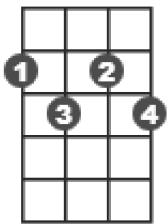

Ukulele Lady

by Kahn and Whiting

C

G7

Cdim

Am

Em

D7

Dm

C7

F

Verse 1

[C] [G7] [C]
I saw the splendor of the moonlight

[Cdim] [G7] [C]
On Hono lu lu Bay

[G7] [C]
There's something tender in the moonlight

[Cdim] [G7] [C]
On Hono lu lu Bay

[Am]
And all the beaches are full of peaches

[Em]
Who bring their 'ukes' along

[C] [G7] [C]
And in the glimmer of the moonlight

[D7] [G7]
They love to sing this song

Chorus

[C] [Em] [Am] [C]
If you like-a Ukulele Lady

[C] [Em] [Am] [C]
Ukulele Lady like-a you

[Dm][G7] [Dm] [G7]
If you like to linger where it's shady

[Dm] [G7] [C] [G7]
Ukulele lady linger too.

[C] [Em] [Am] [C]
If you kiss a Ukulele Lady

[C] [Em] [Am][C]
While you promise ever to be true