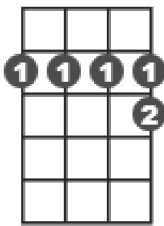

Ukulele Lady

by Kahn and Whiting

C

G7

Cdim

Am

Em

D7

Dm

C7

F

Verse 1

[C] [G7] [C]
I saw the splendor of the moonlight

[Cdim] [G7] [C]
On Hono lu lu Bay

[G7] [C]
There's something tender in the moonlight

[Cdim] [G7] [C]
On Hono lu lu Bay

[Am]
And all the beaches are full of peaches

[Em]
Who bring their 'ukes' along

[C] [G7] [C]
And in the glimmer of the moonlight

[D7] [G7]
They love to sing this song

Chorus

[C] [Em] [Am] [C]
If you like-a Ukulele Lady

[C] [Em] [Am] [C]
Ukulele Lady like-a you

[Dm][G7] [Dm] [G7]
If you like to linger where it's shady

[Dm] [G7] [C] [G7]
Ukulele lady linger too.

[C] [Em] [Am] [C]
If you kiss a Ukulele Lady

[C] [Em] [Am][C]
While you promise ever to be true