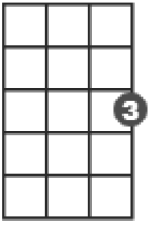

# Ukulele Lady

by Kahn and Whiting

**C**

**G7**

**Cdim**

**Am**

**Em**

**D7**