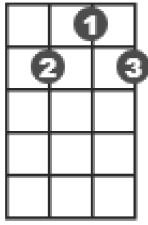

# Ukulele Lady

by Kahn and Whiting

**C**

**G7**

**Cdim**

**Am**

**Em**

**D7**

## Verse 1

[C] [G7] [C]  
I saw the splendor of the moonlight

[Cdim] [G7] [C]  
On Hono lu lu Bay

[G7] [C]  
There's something tender in the moonlight

[Cdim] [G7] [C]  
On Hono lu lu Bay

[Am]  
And all the beaches are full of peaches

[C]  
Maybe she'll cry (an awful lot)

[D7] [G7]  
Maybe she'll find somebody else

By and by

[C] [Em][Am] [C]  
To sing to when it's cool and shady

[Em] [Am] [C]  
where the tricky Wicki Wackies woo

[Dm][G7] [Dm] [G7]  
If you like a Ukulele Lady