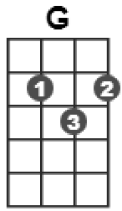

Kiss Me Goodnight/Bless 'Em All

popular songs of WWII

intro: [G] [D7] [G]

Kiss me goodnight, Sgt. Major... tuck me in my little wooden bed.

We all love you, Sgt. Major. When we hear you bawling,

"SHOW A LEG!"

Don't forget to wake me in the morning,

And bring me round a nice hot cup of tea...

Kiss me goodnight Sgt. Major, Sgt. Major be a mother to me!

Switch to 3/4 time [A7] [D7] [G]

Bless 'em all, bless 'em all, the long and the short and the tall