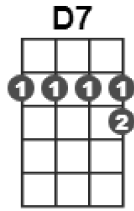

Kiss Me Goodnight/Bless 'Em All

popular songs of WWII

intro: [G] [D7] [G]

Kiss me goodnight, Sgt. Major... tuck me in my little wooden bed.

We all love you, Sgt. Major. When we hear you bawling,

"SHOW A LEG!"

Don't forget to wake me in the morning,

And bring me round a nice hot cup of tea...

Kiss me goodnight Sgt. Major, Sgt. Major be a mother to me!

Switch to 3/4 time [A7] [D7] [G]

Bless 'em all, bless 'em all, the long and the short and the tall