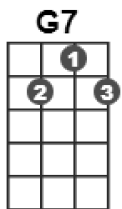

Kiss Me Goodnight/Bless 'Em All

popular songs of WWII

intro: [G] [D7] [G]

Kiss me goodnight, Sgt. Major... tuck me in my little wooden bed.

We all love you, Sgt. Major. When we hear you bawling,

"SHOW A LEG!"

Don't forget to wake me in the morning,

And bring me round a nice hot cup of tea...

Kiss me goodnight Sgt. Major, Sgt. Major be a mother to me!

Switch to 3/4 time [A7] [D7] [G]

Bless 'em all, bless 'em all, the long and the short and the tall