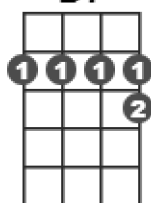

Tennessee Waltz

Lyrics by Redd Stewart and music by Pee Wee King wr

G

D7

G7

C

B7

Intro: [G] [D7] [G]

I was dancin' with my darlin' to the Tennessee Waltz

When an old friend I happened to meet.

I introduced him to my darling, and while they were dancing

My friend stole my sweetheart from me.

I remember the night and the Tennessee Waltz

I know now just what I have lost.

Yes I lost my little darlin'

The night they were playing the beautiful Tennessee Waltz

Repeat all song

Note: Standard GCEA Soprano Ukulele Tuning. | Powered by [UkeGeeks' Scriptasaurus](http://UkeGeeks.com) • ukegeeks.com