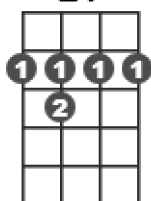

Tennessee Waltz

Lyrics by Redd Stewart and music by Pee Wee King wr

G

D7

G7

C

B7

Intro: [G] [D7] [G]

I was dancin' with my darlin' to the Tennessee Waltz

When an old friend I happened to meet.

I introduced him to my darling, and while they were dancing

My friend stole my sweetheart from me.

I remember the night and the Tennessee Waltz

I know now just what I have lost.

Yes I lost my little darlin'

The night they were playing the beautiful Tennessee Waltz

Repeat all song

Note: Standard GCEA Soprano Ukulele Tuning. | Powered by [UkeGeeks' Scriptasaurus](http://UkeGeeks.com) • ukegeeks.com