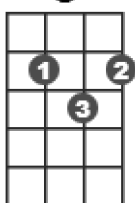

Tennessee Waltz

Lyrics by Redd Stewart and music by Pee Wee King wr

G

D7

G7

C

B7

Intro: [G] [D7] [G]

I was dancin' with my darlin' to the Tennessee Waltz

When an old friend I happened to meet.

I introduced him to my darling, and while they were dancing

My friend stole my sweetheart from me.

I remember the night and the Tennessee Waltz

I know now just what I have lost.

Yes I lost my little darlin'

The night they were playing the beautiful Tennessee Waltz

Repeat all song

Note: Standard GCEA Soprano Ukulele Tuning. | Powered by [UkeGeeks' Scriptasaurus](http://UkeGeeks.com) • ukegeeks.com