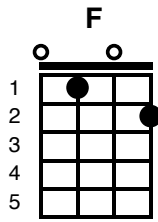

A Whale of a Tale

Chorus:

C F C
Got a whale of a tale to tell ya, lads
C G7
A whale of a tale or two
C F G7
'Bout the flappin' fish and the girls I've loved
C G7 C G7
On nights like this with the moon above
C G7 C G7
A whale of a tale and it's all true
C G7 C
I swear by my tattoo

Verse 1:

F C Tacet
There was Mermaid Minnie, met her down in Madagascar
F C Tacet
She would kiss me, any time that I would ask her
F C G7
Then one evening her flame of love blew out
C G7 C G7
Blow me down and pick me up!
C G7 C
She swapped me for a trout

Verse 2:

F C Tacet
There was Typhoon Tessie, met her on the coast of Java
F C Tacet
When we kissed I bubbled up like molten lava

F C G7
Then she gave me the scare of my young life
C G7 C G7
Blow me down and pick me up!
C G7 C
She was the captain's wife

Chorus:

C F C
Got a whale of a tale to tell ya, lads
C G7
A whale of a tale or two
C F G7
'Bout the flappin' fish and the girls I've loved
C G7 C G7
On nights like this with the moon above
C G7 C G7
A whale of a tale and it's all true
C G7 C
I swear by my tattoo