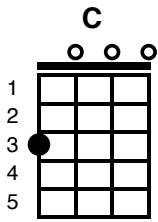

A Whale of a Tale

Chorus:

C F C
Got a whale of a tale to tell ya, lads
C G7
A whale of a tale or two
C F G7
'Bout the flappin' fish and the girls I've loved
C G7 C G7
On nights like this with the moon above
C G7 C G7
A whale of a tale and it's all true
C G7 C
I swear by my tattoo

Verse 1:

F C Tacet
There was Mermaid Minnie, met her down in Madagascar
F C Tacet
She would kiss me, any time that I would ask her
F C G7
Then one evening her flame of love blew out
C G7 C G7
Blow me down and pick me up!
C G7 C
She swapped me for a trout

Verse 2:

F C Tacet
There was Typhoon Tessie, met her on the coast of Java
F C Tacet
When we kissed I bubbled up like molten lava

F C G7
Then she gave me the scare of my young life
C G7 C G7
Blow me down and pick me up!
C G7 C
She was the captain's wife

Chorus:

C F C
Got a whale of a tale to tell ya, lads
C G7
A whale of a tale or two
C F G7
'Bout the flappin' fish and the girls I've loved
C G7 C G7
On nights like this with the moon above
C G7 C G7
A whale of a tale and it's all true
C G7 C
I swear by my tattoo