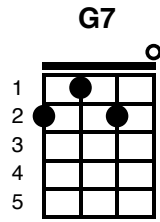

A Whale of a Tale

Chorus:

C F C
Got a whale of a tale to tell ya, lads
C G7
A whale of a tale or two
C F G7
'Bout the flappin' fish and the girls I've loved
C G7 C G7
On nights like this with the moon above
C G7 C G7
A whale of a tale and it's all true
C G7 C
I swear by my tattoo

Verse 1:

F C Tacet
There was Mermaid Minnie, met her down in Madagascar
F C Tacet
She would kiss me, any time that I would ask her
F C G7
Then one evening her flame of love blew out
C G7 C G7
Blow me down and pick me up!
C G7 C
She swapped me for a trout

Verse 2:

F C Tacet
There was Typhoon Tessie, met her on the coast of Java
F C Tacet
When we kissed I bubbled up like molten lava

F C G7
Then she gave me the scare of my young life
C G7 C G7
Blow me down and pick me up!
C G7 C
She was the captain's wife

Chorus:

C F C
Got a whale of a tale to tell ya, lads
C G7
A whale of a tale or two
C F G7
'Bout the flappin' fish and the girls I've loved
C G7 C G7
On nights like this with the moon above
C G7 C G7
A whale of a tale and it's all true
C G7 C
I swear by my tattoo