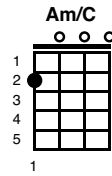

And I Love Her Beatles

Key of Dm

Verse 1:

Dm Am
I give her all my love

Dm Am
That's all I do

Dm Am F G7
And if you saw my love you'd love her too
C
And I love her

Verse 2:

Dm Am
She gives me everything

Dm Am
And tenderly

Dm Am F G7
The kiss my lover brings she brings to me
C
And I love her

Bridge:

Am/C G Am/C Em
A love like ours could never die

Am/C Em G
As long as I have you near me

Verse 3:

Dm Am
Bright are the stars that shine
Dm Am
Dark is the sky
Dm Am F G7
I know this love of mine could never die
C
And I love her

Bridge:

Am/C G Am/C Em
A love like ours could never die
Am/C Em G
As long as I have you near me

Verse 4:

Dm Am
Bright are the stars that shine
Dm Am
Dark is the sky
Dm Am F G7
I know this love of mine could never die
C
And I love her