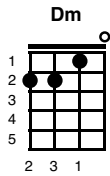

And I Love Her Beatles

Key of Dm

Verse 1:

Dm Am
I give her all my love

Dm Am
That's all I do

Dm Am F G7
And if you saw my love you'd love her too
C
And I love her

Verse 2:

Dm Am
She gives me everything

Dm Am
And tenderly

Dm Am F G7
The kiss my lover brings she brings to me
C
And I love her

Bridge:

Am/C G Am/C Em
A love like ours could never die

Am/C Em G
As long as I have you near me

Verse 3:

Dm Am
Bright are the stars that shine
Dm Am
Dark is the sky
Dm Am F G7
I know this love of mine could never die
C
And I love her

Bridge:

Am/C G Am/C Em
A love like ours could never die
Am/C Em G
As long as I have you near me

Verse 4:

Dm Am
Bright are the stars that shine
Dm Am
Dark is the sky
Dm Am F G7
I know this love of mine could never die
C
And I love her