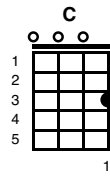

And I Love Her Beatles

Key of Dm

Verse 1:

Dm Am
I give her all my love

Dm Am
That's all I do

Dm Am F G7
And if you saw my love you'd love her too
C
And I love her

Verse 2:

Dm Am
She gives me everything

Dm Am
And tenderly

Dm Am F G7
The kiss my lover brings she brings to me
C
And I love her

Bridge:

Am/C G Am/C Em
A love like ours could never die

Am/C Em G
As long as I have you near me

Verse 3:

Dm Am
Bright are the stars that shine
Dm Am
Dark is the sky
Dm Am F G7
I know this love of mine could never die
C
And I love her

Bridge:

Am/C G Am/C Em
A love like ours could never die
Am/C Em G
As long as I have you near me

Verse 4:

Dm Am
Bright are the stars that shine
Dm Am
Dark is the sky
Dm Am F G7
I know this love of mine could never die
C
And I love her