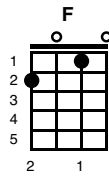

And I Love Her Beatles

Key of Dm

Verse 1:

Dm Am
I give her all my love

Dm Am
That's all I do

Dm Am F G7
And if you saw my love you'd love her too
C
And I love her

Verse 2:

Dm Am
She gives me everything

Dm Am
And tenderly

Dm Am F G7
The kiss my lover brings she brings to me
C
And I love her

Bridge:

Am/C G Am/C Em
A love like ours could never die

Am/C Em G
As long as I have you near me

Verse 3:

Dm Am
Bright are the stars that shine
Dm Am
Dark is the sky
Dm Am F G7
I know this love of mine could never die
C
And I love her

Bridge:

Am/C G Am/C Em
A love like ours could never die
Am/C Em G
As long as I have you near me

Verse 4:

Dm Am
Bright are the stars that shine
Dm Am
Dark is the sky
Dm Am F G7
I know this love of mine could never die
C
And I love her