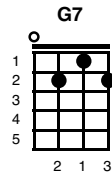

And I Love Her Beatles

Key of Dm

Verse 1:

Dm Am
I give her all my love

Dm Am
That's all I do

Dm Am F G7
And if you saw my love you'd love her too
C
And I love her

Verse 2:

Dm Am
She gives me everything

Dm Am
And tenderly

Dm Am F G7
The kiss my lover brings she brings to me
C
And I love her

Bridge:

Am/C G Am/C Em
A love like ours could never die

Am/C Em G
As long as I have you near me

Verse 3:

Dm Am
Bright are the stars that shine
Dm Am
Dark is the sky
Dm Am F G7
I know this love of mine could never die
C
And I love her

Bridge:

Am/C G Am/C Em
A love like ours could never die
Am/C Em G
As long as I have you near me

Verse 4:

Dm Am
Bright are the stars that shine
Dm Am
Dark is the sky
Dm Am F G7
I know this love of mine could never die
C
And I love her