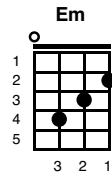

And I Love Her Beatles

Key of Dm

Verse 1:

Dm Am
I give her all my love

Dm Am
That's all I do

Dm Am F G7
And if you saw my love you'd love her too
C
And I love her

Verse 2:

Dm Am
She gives me everything

Dm Am
And tenderly

Dm Am F G7
The kiss my lover brings she brings to me
C
And I love her

Bridge:

Am/C G Am/C Em
A love like ours could never die

Am/C Em G
As long as I have you near me

Verse 3:

Dm Am
Bright are the stars that shine
Dm Am
Dark is the sky
Dm Am F G7
I know this love of mine could never die
C
And I love her

Bridge:

Am/C G Am/C Em
A love like ours could never die
Am/C Em G
As long as I have you near me

Verse 4:

Dm Am
Bright are the stars that shine
Dm Am
Dark is the sky
Dm Am F G7
I know this love of mine could never die
C
And I love her