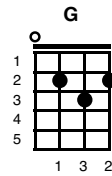

And I Love Her Beatles

Key of Dm

Verse 1:

Dm Am
I give her all my love

Dm Am
That's all I do

Dm Am F G7
And if you saw my love you'd love her too
C
And I love her

Verse 2:

Dm Am
She gives me everything

Dm Am
And tenderly

Dm Am F G7
The kiss my lover brings she brings to me
C
And I love her

Bridge:

Am/C G Am/C Em
A love like ours could never die

Am/C Em G
As long as I have you near me

Verse 3:

Dm Am
Bright are the stars that shine
Dm Am
Dark is the sky
Dm Am F G7
I know this love of mine could never die
C
And I love her

Bridge:

Am/C G Am/C Em
A love like ours could never die
Am/C Em G
As long as I have you near me

Verse 4:

Dm Am
Bright are the stars that shine
Dm Am
Dark is the sky
Dm Am F G7
I know this love of mine could never die
C
And I love her