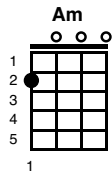

And I Love Her Beatles

Key of Dm

Verse 1:

Dm Am
I give her all my love

Dm Am
That's all I do

Dm Am F G7
And if you saw my love you'd love her too
C
And I love her

Verse 2:

Dm Am
She gives me everything

Dm Am
And tenderly

Dm Am F G7
The kiss my lover brings she brings to me
C
And I love her

Bridge:

Am/C G Am/C Em
A love like ours could never die

Am/C Em G
As long as I have you near me

Verse 3:

Dm Am
Bright are the stars that shine
Dm Am
Dark is the sky
Dm Am F G7
I know this love of mine could never die
C
And I love her

Bridge:

Am/C G Am/C Em
A love like ours could never die
Am/C Em G
As long as I have you near me

Verse 4:

Dm Am
Bright are the stars that shine
Dm Am
Dark is the sky
Dm Am F G7
I know this love of mine could never die
C
And I love her