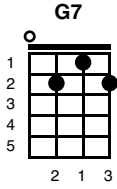

The Band Played On

John Palmer, Charles Ward 1895

Key of C

C
Casey would waltz with a strawberry blonde

G7

And the band played on

He'd glide cross the floor with the girl he adored

C

And the band played on

G7

C7

F

But his brain was so loaded it nearly exploded

Dm

The poor girl would shake in alarm

F

C

Am

He'd never leave the girl with the strawberry curls

D7

G7

C

And the band played on

end