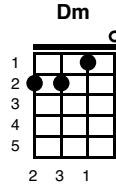

The Band Played On

John Palmer, Charles Ward 1895

Key of C

C
Casey would waltz with a strawberry blonde

G7

And the band played on

He'd glide cross the floor with the girl he adored

C

And the band played on

G7

C7

F

But his brain was so loaded it nearly exploded

Dm

The poor girl would shake in alarm

F

C

Am

He'd never leave the girl with the strawberry curls

D7

G7

C

And the band played on

end