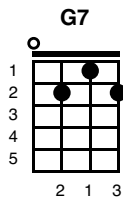

BLAME IT ON THE BOSSA NOVA (Eydie Gorme)

Key of C

Intro C

Verse 1:

C
I was at a dance when he caught my eye **G7**
C
Standin' all alone lookin' sad and shy
C7 **F**
We began to dance swaying' to and fro
C **G7** **C**
And soon I knew I'd never let him go

Chorus:

G7 **C**
Blame it on the bossa nova with its magic spell
G7 **C** **C7**
Blame it on the bossa nova that he did so well
F
Oh, it all began with just one little dance
C
But soon it ended up a big romance
G7 **C**
Blame it on the bossa nova. The dance of love

Chorus 2:

G7
Now was it the moon? (No, no, the bossa nova)
C
Or the stars above? (No, no, the bossa nova)

G7

Now was it the tune? (Yeah, yeah, the bossa nova)

C F C

The dance of love

Verse 2:

C G7

Now I'm glad to say I'm his bride to be

C
And we're gonna raise a family

C7 F
And when our kids ask how it came about

C G7 C
I'm gonna say to them without a doubt

Chorus:

G7 C
Blame it on the bossa nova with its magic spell