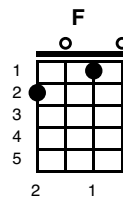

BLAME IT ON THE BOSSA NOVA (Eydie Gorme)

Key of C

Intro C

Verse 1:

C
I was at a dance when he caught my eye **G7**
C
Standin' all alone lookin' sad and shy
C7 **F**
We began to dance swaying' to and fro
C **G7** **C**
And soon I knew I'd never let him go

Chorus:

G7 **C**
Blame it on the bossa nova with its magic spell
G7 **C** **C7**
Blame it on the bossa nova that he did so well
F
Oh, it all began with just one little dance
C
But soon it ended up a big romance
G7 **C**
Blame it on the bossa nova. The dance of love

Chorus 2:

G7
Now was it the moon? (No, no, the bossa nova)
C
Or the stars above? (No, no, the bossa nova)

G7

Now was it the tune? (Yeah, yeah, the bossa nova)

C F C

The dance of love

Verse 2:

C G7

Now I'm glad to say I'm his bride to be

C
And we're gonna raise a family

C7 F
And when our kids ask how it came about

C G7 C
I'm gonna say to them without a doubt

Chorus:

G7 C
Blame it on the bossa nova with its magic spell