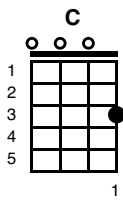

BLAME IT ON THE BOSSA NOVA (Eydie Gorme)

Key of C

Intro C

Verse 1:

C
I was at a dance when he caught my eye **G7**
C
Standin' all alone lookin' sad and shy
C7 **F**
We began to dance swaying' to and fro
C **G7** **C**
And soon I knew I'd never let him go

Chorus:

G7 **C**
Blame it on the bossa nova with its magic spell
G7 **C** **C7**
Blame it on the bossa nova that he did so well
F
Oh, it all began with just one little dance
C
But soon it ended up a big romance
G7 **C**
Blame it on the bossa nova. The dance of love

Chorus 2:

G7
Now was it the moon? (No, no, the bossa nova)
C
Or the stars above? (No, no, the bossa nova)

G7

Now was it the tune? (Yeah, yeah, the bossa nova)

C F C

The dance of love

Verse 2:

C G7

Now I'm glad to say I'm his bride to be

C
And we're gonna raise a family

C7 F
And when our kids ask how it came about

C G7 C
I'm gonna say to them without a doubt

Chorus:

G7 C
Blame it on the bossa nova with its magic spell