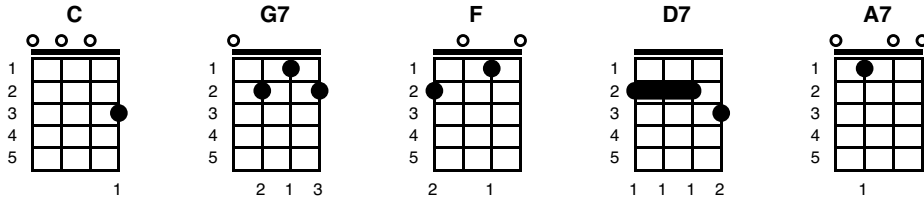

Have You Ever Been Lonely

Key of C

Jim Reeves

Intro: C G7 C

C F C G7
Have you ever been lonely? Have you ever been blue?

C
Have you ever loved someone, just as I love you?

G7 F C
Can't you see I'm sorry, for each mistake I've made?

D7 G7
Can't you see I've changed, dear? Can't you see I've paid?

F C G7
Be a little forgivin', take me back in your heart

A7
How can I go on livin', now that we're a part?

F G7
If you knew what I've been through,