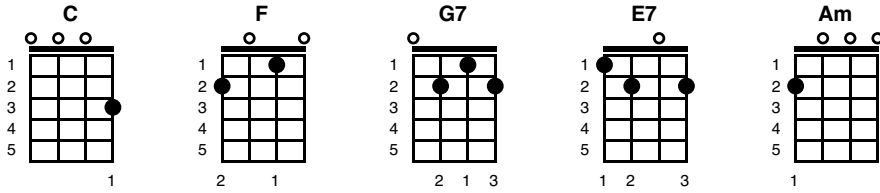

## Chorus:

**C** **F**  
Well Hello Mary lou, good-bye heart,  
**C** **G7**  
Sweet Mary Lou I'm so in love with you,  
**C** **E7** **Am**  
I knew Mary Lou, we'd never part,  
**C** **G7** **C**  
So hello Mary Lou, good-bye heart,

## Verse 1:

**C**  
You passed me by one sunny day,  
**F**  
Flashed those big brown eyes my way,  
**C** **G7**  
And ooh I wanted you forever more,  
**C**  
Now I'm not one that gets around,  
**F**  
I Swear my feet stuck to the ground,  
**C** **G7** **C**  
And though I never did meet you before,

**Verse 2:**

**I saw your lips I heard your voice**  
**Believe me I just had no choice**  
**Wild horses couldn't make me stay away**  
**I thought about a moonlit night**  
**My Arms about you good an' tight**  
**That's all I had to see for me to say**