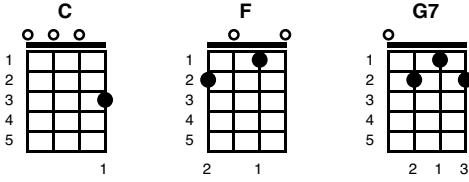

Keep on the Sunny Side

Traditional

Key of C

Chorus:

C **F** **C**
Keep on the sunny side always on the sunny side
G7
Keep on the sunny side of life
C **F** **C**
It will help us every day it will brighten all the way
F **C** **G7** **C**
If we keep on the sunny side of life

Verse 1:

C **F** **C**
Theres a dark and a troubled side of life.
G7
Theres a bright and a sunny side too.
C
Though we meet with the darkness and strife,
G7 **C**
the sunny side we also may view.

Chorus:

Verse 2:

F **C**
The storm and its fury broke today
G7
crushing hopes that we cherish so dear.
C
Clouds and storms will in time pass away.

^{G7}
The sun again will shine bright and clear. ^C

Chorus:

^C
Keep on the sunny side always on the sunny side ^F ^C
Keep on the sunny side of life ^{G7}
It will help us every day it will brighten all the way ^C
^F ^C ^{G7} ^C
If we keep on the sunny side of life

Verse 3:

^C ^F ^C
Let us greet with the song of hope each day
tho' the moment be cloudy or fair ^{G7}
Let us trust in our Saviour away ^C
^{G7} ^C
Who keepeth everyone in His care

Chorus:

^C ^F ^C
Keep on the sunny side always on the sunny side
Keep on the sunny side of life ^{G7}
^C ^F ^C
It will help us every day it will brighten all the way
^F ^C ^{G7} ^C
If we keep on the sunny side of life
^F ^C ^{G7} ^C
If we keep on the sunny side of life
^F ^C ^{G7} ^C ^C ^{G7} ^C
If we keep on the sunny side of life