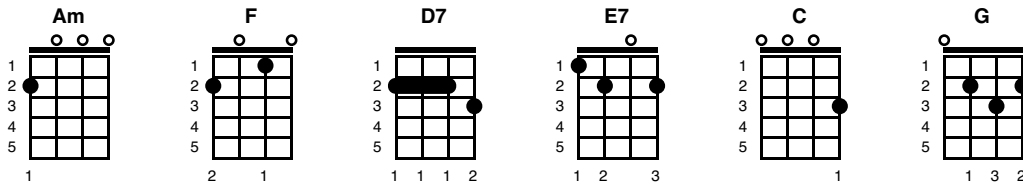

The Letter

Verse 1:

Am F
Give me a ticket for an aeroplane,
Am D7
Ain't got time to take the fastest train
Am F
Lonely days are gone, I'm a-goin' home,
E7 Am
My baby just wrote me a letter.

Verse 2:

Am F
I don't care how much money I gotta spend,
Am D7
Got to get back to my baby again
Am F
Lonely days are gone, I'm a-goin' home,
E7 Am
My baby just wrote me a letter.

Chorus:

C G
Well she wrote me a letter
F C G
Said she couldn't live without me no more.
C G
Listen mister can't you see
F C G
I got to get back to my baby once more.
E7
Anyway.

Verse 3:

Am F
Give me a ticket for an aeroplane,
Am D7
Ain't got time to take the fastest train
Am F
Lonely days are gone, I'm a-goin' home,
E7 Am
My baby just wrote me a letter.

Chorus:

C G
Well she wrote me a letter
F C G
Said she couldn't live without me no more.
C G
Listen mister can't you see
F C G
I got to get back to my baby once more.
E7
Anyway.

Verse 4:

Am F
Give me a ticket for an aeroplane,
Am D7
Ain't got time to take the fastest train
Am F
Lonely days are gone, I'm a-goin' home,
E7 Am
My baby just wrote me a letter. (repeat and fade)