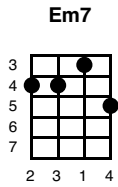

L.O.V.E.

Nat King Cole

Key of G

G Em7 Gmaj7 Em7 G Em7 Gmaj7 Em7

Intro:

Chorus:

G Em7 Am D
L is for the way you look at me
D G Em7
O is for the only one I see
G7 C
V is very very extraordinary
A A7 D D7
E is even more than anyone that you adore and

Verse 1:

G Em7 Am D
Love is all that I can give to you
D G Em7
Love is more than just a game for two
G7
Two in love can make it
C A7
Take my heart and please don't break it
G D7 G
Love was made for me and you

Chorus:

G Em7 Am D
L is for the way you look at me
D G Em7
O is for the only one I see
G7 C
V is very very extraordinary

A A7 D D7
E is even more than anyone that you adore and

Verse 2:

G Em7 Am D
Love is all that I can give to you
D G Em7
Love is more than just a game for two
G7
Two in love can make it
C A7
Take my heart and please don't break it
G D7 G
Love was made for me and you

Chorus:

G Em7 Am D
L is for the way you look at me
D G Em7
O is for the only one I see
G7 C
V is very very extraordinary
A A7 D D7
E is even more than anyone that you adore and

Verse 3:

G Em7 Am D
Love is all that I can give to you
D G Em7
Love is more than just a game for two
G7
Two in love can make it
C A7
Take my heart and please don't break it
G D7 G
Love was made for me and you
G D7 G
Love was made for me and you
G D7 G
Love was made for me and you
end