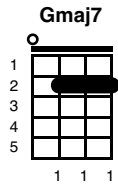

L.O.V.E.

Nat King Cole

Key of G

G Em7 Gmaj7 Em7 G Em7 Gmaj7 Em7

Intro:

Chorus:

G Em7 Am D
L is for the way you look at me
D G Em7
O is for the only one I see
G7 C
V is very very extraordinary
A A7 D D7
E is even more than anyone that you adore and

Verse 1:

G Em7 Am D
Love is all that I can give to you
D G Em7
Love is more than just a game for two
G7
Two in love can make it
C A7
Take my heart and please don't break it
G D7 G
Love was made for me and you

Chorus:

G Em7 Am D
L is for the way you look at me
D G Em7
O is for the only one I see
G7 C
V is very very extraordinary

A A7 D D7
E is even more than anyone that you adore and

Verse 2:

G Em7 Am D
Love is all that I can give to you
D G Em7
Love is more than just a game for two
G7
Two in love can make it
C A7
Take my heart and please don't break it
G D7 G
Love was made for me and you

Chorus:

G Em7 Am D
L is for the way you look at me
D G Em7
O is for the only one I see
G7 C
V is very very extraordinary
A A7 D D7
E is even more than anyone that you adore and

Verse 3:

G Em7 Am D
Love is all that I can give to you
D G Em7
Love is more than just a game for two
G7
Two in love can make it
C A7
Take my heart and please don't break it
G D7 G
Love was made for me and you
G D7 G
Love was made for me and you
G D7 G
Love was made for me and you
end