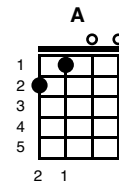

L.O.V.E.

Nat King Cole

Key of G

G Em7 Gmaj7 Em7 G Em7 Gmaj7 Em7

Intro:

Chorus:

G Em7 Am D
L is for the way you look at me
D G Em7
O is for the only one I see
G7 C
V is very very extraordinary
A A7 D D7
E is even more than anyone that you adore and

Verse 1:

G Em7 Am D
Love is all that I can give to you
D G Em7
Love is more than just a game for two
G7
Two in love can make it
C A7
Take my heart and please don't break it
G D7 G
Love was made for me and you

Chorus:

G Em7 Am D
L is for the way you look at me
D G Em7
O is for the only one I see
G7 C
V is very very extraordinary

A A7 D D7
E is even more than anyone that you adore and

Verse 2:

G Em7 Am D
Love is all that I can give to you
D G Em7
Love is more than just a game for two
G7
Two in love can make it
C A7
Take my heart and please don't break it
G D7 G
Love was made for me and you

Chorus:

G Em7 Am D
L is for the way you look at me
D G Em7
O is for the only one I see
G7 C
V is very very extraordinary
A A7 D D7
E is even more than anyone that you adore and

Verse 3:

G Em7 Am D
Love is all that I can give to you
D G Em7
Love is more than just a game for two
G7
Two in love can make it
C A7
Take my heart and please don't break it
G D7 G
Love was made for me and you
G D7 G
Love was made for me and you
G D7 G
Love was made for me and you
end