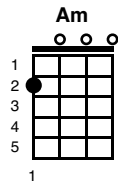

L.O.V.E.

Nat King Cole

Key of G

G Em7 Gmaj7 Em7 G Em7 Gmaj7 Em7

Intro:

Chorus:

G Em7 Am D
L is for the way you look at me
D G Em7
O is for the only one I see
G7 C
V is very very extraordinary
A A7 D D7
E is even more than anyone that you adore and

Verse 1:

G Em7 Am D
Love is all that I can give to you
D G Em7
Love is more than just a game for two
G7
Two in love can make it
C A7
Take my heart and please don't break it
G D7 G
Love was made for me and you

Chorus:

G Em7 Am D
L is for the way you look at me
D G Em7
O is for the only one I see
G7 C
V is very very extraordinary

A A7 D D7
E is even more than anyone that you adore and

Verse 2:

G Em7 Am D
Love is all that I can give to you
D G Em7
Love is more than just a game for two
G7
Two in love can make it
C A7
Take my heart and please don't break it
G D7 G
Love was made for me and you

Chorus:

G Em7 Am D
L is for the way you look at me
D G Em7
O is for the only one I see
G7 C
V is very very extraordinary
A A7 D D7
E is even more than anyone that you adore and

Verse 3:

G Em7 Am D
Love is all that I can give to you
D G Em7
Love is more than just a game for two
G7
Two in love can make it
C A7
Take my heart and please don't break it
G D7 G
Love was made for me and you
G D7 G
Love was made for me and you
G D7 G
Love was made for me and you
end