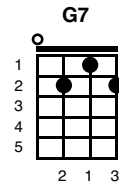

L.O.V.E.

Nat King Cole

Key of G

G Em7 Gmaj7 Em7 G Em7 Gmaj7 Em7

Intro:

Chorus:

G Em7 Am D
L is for the way you look at me
D G Em7
O is for the only one I see
G7 C
V is very very extraordinary
A A7 D D7
E is even more than anyone that you adore and

Verse 1:

G Em7 Am D
Love is all that I can give to you
D G Em7
Love is more than just a game for two
G7
Two in love can make it
C A7
Take my heart and please don't break it
G D7 G
Love was made for me and you

Chorus:

G Em7 Am D
L is for the way you look at me
D G Em7
O is for the only one I see
G7 C
V is very very extraordinary

A A7 D D7
E is even more than anyone that you adore and

Verse 2:

G Em7 Am D
Love is all that I can give to you
D G Em7
Love is more than just a game for two
G7
Two in love can make it
C A7
Take my heart and please don't break it
G D7 G
Love was made for me and you

Chorus:

G Em7 Am D
L is for the way you look at me
D G Em7
O is for the only one I see
G7 C
V is very very extraordinary
A A7 D D7
E is even more than anyone that you adore and

Verse 3:

G Em7 Am D
Love is all that I can give to you
D G Em7
Love is more than just a game for two
G7
Two in love can make it
C A7
Take my heart and please don't break it
G D7 G
Love was made for me and you
G D7 G
Love was made for me and you
G D7 G
Love was made for me and you
end