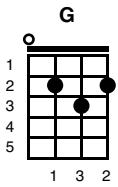

L.O.V.E.

Nat King Cole

Key of G

G Em7 Gmaj7 Em7 G Em7 Gmaj7 Em7

Intro:

Chorus:

G Em7 Am D
L is for the way you look at me
D G Em7
O is for the only one I see
G7 C
V is very very extraordinary
A A7 D D7
E is even more than anyone that you adore and

Verse 1:

G Em7 Am D
Love is all that I can give to you
D G Em7
Love is more than just a game for two
G7
Two in love can make it
C A7
Take my heart and please don't break it
G D7 G
Love was made for me and you

Chorus:

G Em7 Am D
L is for the way you look at me
D G Em7
O is for the only one I see
G7 C
V is very very extraordinary

A A7 D D7
E is even more than anyone that you adore and

Verse 2:

G Em7 Am D
Love is all that I can give to you
D G Em7
Love is more than just a game for two
G7
Two in love can make it
C A7
Take my heart and please don't break it
G D7 G
Love was made for me and you

Chorus:

G Em7 Am D
L is for the way you look at me
D G Em7
O is for the only one I see
G7 C
V is very very extraordinary
A A7 D D7
E is even more than anyone that you adore and

Verse 3:

G Em7 Am D
Love is all that I can give to you
D G Em7
Love is more than just a game for two
G7
Two in love can make it
C A7
Take my heart and please don't break it
G D7 G
Love was made for me and you
G D7 G
Love was made for me and you
G D7 G
Love was made for me and you
end