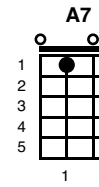

L.O.V.E.

Nat King Cole

Key of G

G Em7 Gmaj7 Em7 G Em7 Gmaj7 Em7

Intro:

Chorus:

G Em7 Am D
L is for the way you look at me
D G Em7
O is for the only one I see
G7 C
V is very very extraordinary
A A7 D D7
E is even more than anyone that you adore and

Verse 1:

G Em7 Am D
Love is all that I can give to you
D G Em7
Love is more than just a game for two
G7
Two in love can make it
C A7
Take my heart and please don't break it
G D7 G
Love was made for me and you

Chorus:

G Em7 Am D
L is for the way you look at me
D G Em7
O is for the only one I see
G7 C
V is very very extraordinary

A A7 D D7
E is even more than anyone that you adore and

Verse 2:

G Em7 Am D
Love is all that I can give to you
D G Em7
Love is more than just a game for two
G7
Two in love can make it
C A7
Take my heart and please don't break it
G D7 G
Love was made for me and you

Chorus:

G Em7 Am D
L is for the way you look at me
D G Em7
O is for the only one I see
G7 C
V is very very extraordinary
A A7 D D7
E is even more than anyone that you adore and

Verse 3:

G Em7 Am D
Love is all that I can give to you
D G Em7
Love is more than just a game for two
G7
Two in love can make it
C A7
Take my heart and please don't break it
G D7 G
Love was made for me and you
G D7 G
Love was made for me and you
G D7 G
Love was made for me and you
end