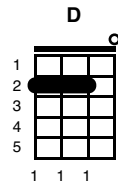

L.O.V.E.

Nat King Cole

Key of G

G Em7 Gmaj7 Em7 G Em7 Gmaj7 Em7

Intro:

Chorus:

G Em7 Am D
L is for the way you look at me
D G Em7
O is for the only one I see
G7 C
V is very very extraordinary
A A7 D D7
E is even more than anyone that you adore and

Verse 1:

G Em7 Am D
Love is all that I can give to you
D G Em7
Love is more than just a game for two
G7
Two in love can make it
C A7
Take my heart and please don't break it
G D7 G
Love was made for me and you

Chorus:

G Em7 Am D
L is for the way you look at me
D G Em7
O is for the only one I see
G7 C
V is very very extraordinary

A A7 D D7
E is even more than anyone that you adore and

Verse 2:

G Em7 Am D
Love is all that I can give to you
D G Em7
Love is more than just a game for two
G7
Two in love can make it
C A7
Take my heart and please don't break it
G D7 G
Love was made for me and you

Chorus:

G Em7 Am D
L is for the way you look at me
D G Em7
O is for the only one I see
G7 C
V is very very extraordinary
A A7 D D7
E is even more than anyone that you adore and

Verse 3:

G Em7 Am D
Love is all that I can give to you
D G Em7
Love is more than just a game for two
G7
Two in love can make it
C A7
Take my heart and please don't break it
G D7 G
Love was made for me and you
G D7 G
Love was made for me and you
G D7 G
Love was made for me and you
end