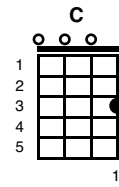

L.O.V.E.

Nat King Cole

Key of G

G Em7 Gmaj7 Em7 G Em7 Gmaj7 Em7

Intro:

Chorus:

G Em7 Am D
L is for the way you look at me
D G Em7
O is for the only one I see
G7 C
V is very very extraordinary
A A7 D D7
E is even more than anyone that you adore and

Verse 1:

G Em7 Am D
Love is all that I can give to you
D G Em7
Love is more than just a game for two
G7
Two in love can make it
C A7
Take my heart and please don't break it
G D7 G
Love was made for me and you

Chorus:

G Em7 Am D
L is for the way you look at me
D G Em7
O is for the only one I see
G7 C
V is very very extraordinary

A A7 D D7
E is even more than anyone that you adore and

Verse 2:

G Em7 Am D
Love is all that I can give to you
D G Em7
Love is more than just a game for two
G7
Two in love can make it
C A7
Take my heart and please don't break it
G D7 G
Love was made for me and you

Chorus:

G Em7 Am D
L is for the way you look at me
D G Em7
O is for the only one I see
G7 C
V is very very extraordinary
A A7 D D7
E is even more than anyone that you adore and

Verse 3:

G Em7 Am D
Love is all that I can give to you
D G Em7
Love is more than just a game for two
G7
Two in love can make it
C A7
Take my heart and please don't break it
G D7 G
Love was made for me and you
G D7 G
Love was made for me and you
G D7 G
Love was made for me and you
end