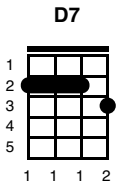

L.O.V.E.

Nat King Cole

Key of G

G Em7 Gmaj7 Em7 G Em7 Gmaj7 Em7

Intro:

Chorus:

G Em7 Am D
L is for the way you look at me
D G Em7
O is for the only one I see
G7 C
V is very very extraordinary
A A7 D D7
E is even more than anyone that you adore and

Verse 1:

G Em7 Am D
Love is all that I can give to you
D G Em7
Love is more than just a game for two
G7
Two in love can make it
C A7
Take my heart and please don't break it
G D7 G
Love was made for me and you

Chorus:

G Em7 Am D
L is for the way you look at me
D G Em7
O is for the only one I see
G7 C
V is very very extraordinary

A A7 D D7
E is even more than anyone that you adore and

Verse 2:

G Em7 Am D
Love is all that I can give to you
D G Em7
Love is more than just a game for two
G7
Two in love can make it
C A7
Take my heart and please don't break it
G D7 G
Love was made for me and you

Chorus:

G Em7 Am D
L is for the way you look at me
D G Em7
O is for the only one I see
G7 C
V is very very extraordinary
A A7 D D7
E is even more than anyone that you adore and

Verse 3:

G Em7 Am D
Love is all that I can give to you
D G Em7
Love is more than just a game for two
G7
Two in love can make it
C A7
Take my heart and please don't break it
G D7 G
Love was made for me and you
G D7 G
Love was made for me and you
G D7 G
Love was made for me and you
end