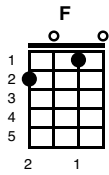

# Mr. Tambourine Man

Bob Dylan/Byrds

Key of F

## Chorus:

F G7 C F  
Hey Mr Tambourine Man play a song for me  
C F Dm G7  
I'm not sleepy and there ain't no place I'm going to  
F G7 C F  
Hey Mr Tambourine Man play a song for me  
C F G7 C  
In the jingle jangle morning I'll come followin' you

## Verse 1:

F G7 C F  
Take me for a trip upon your magic swirlin' ship  
C F C F  
All my senses have been stripped and my hands can't feel to grip  
C F  
And my toes too numb to step  
C Dm G7  
Wait only for my boot heels to be wanderin'  
F G7 C F  
I'm ready to go anywhere I'm ready for to fade  
C F C F  
Into my own parade cast your dancing spell my way  
Dm G7  
I promise to go under it

**Chorus:**

**F** **G7** **C** **F**  
**Hey Mr Tambourine Man play a song for me**  
**C** **F** **Dm** **G7**  
**I'm not sleepy and there ain't no place I'm going to**  
**F** **G7** **C** **F**  
**Hey Mr Tambourine Man play a song for me**  
**C** **F** **G7** **C**  
**In the jingle jangle morning I'll come followin' you**