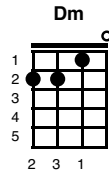

# Mr. Tambourine Man

Bob Dylan/Byrds

Key of F

## Chorus:

F G7 C F  
Hey Mr Tambourine Man play a song for me  
C F Dm G7  
I'm not sleepy and there ain't no place I'm going to  
F G7 C F  
Hey Mr Tambourine Man play a song for me  
C F G7 C  
In the jingle jangle morning I'll come followin' you

## Verse 1:

F G7 C F  
Take me for a trip upon your magic swirlin' ship  
C F C F  
All my senses have been stripped and my hands can't feel to grip  
C F  
And my toes too numb to step  
C Dm G7  
Wait only for my boot heels to be wanderin'  
F G7 C F  
I'm ready to go anywhere I'm ready for to fade  
C F C F  
Into my own parade cast your dancing spell my way  
Dm G7  
I promise to go under it

**Chorus:**

**F** **G7** **C** **F**  
**Hey Mr Tambourine Man play a song for me**  
**C** **F** **Dm** **G7**  
**I'm not sleepy and there ain't no place I'm going to**  
**F** **G7** **C** **F**  
**Hey Mr Tambourine Man play a song for me**  
**C** **F** **G7** **C**  
**In the jingle jangle morning I'll come followin' you**