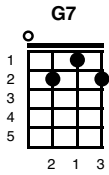

# Mr. Tambourine Man

Bob Dylan/Byrds

Key of F

## Chorus:

F G7 C F  
Hey Mr Tambourine Man play a song for me  
C F Dm G7  
I'm not sleepy and there ain't no place I'm going to  
F G7 C F  
Hey Mr Tambourine Man play a song for me  
C F G7 C  
In the jingle jangle morning I'll come followin' you

## Verse 1:

F G7 C F  
Take me for a trip upon your magic swirlin' ship  
C F C F  
All my senses have been stripped and my hands can't feel to grip  
C F  
And my toes too numb to step  
C Dm G7  
Wait only for my boot heels to be wanderin'  
F G7 C F  
I'm ready to go anywhere I'm ready for to fade  
C F C F  
Into my own parade cast your dancing spell my way  
Dm G7  
I promise to go under it

**Chorus:**

**F** **G7** **C** **F**  
**Hey Mr Tambourine Man play a song for me**  
**C** **F** **Dm** **G7**  
**I'm not sleepy and there ain't no place I'm going to**  
**F** **G7** **C** **F**  
**Hey Mr Tambourine Man play a song for me**  
**C** **F** **G7** **C**  
**In the jingle jangle morning I'll come followin' you**