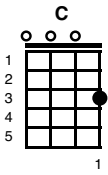

# Mr. Tambourine Man

Bob Dylan/Byrds

Key of F

## Chorus:

F G7 C F  
Hey Mr Tambourine Man play a song for me  
C F Dm G7  
I'm not sleepy and there ain't no place I'm going to  
F G7 C F  
Hey Mr Tambourine Man play a song for me  
C F G7 C  
In the jingle jangle morning I'll come followin' you

## Verse 1:

F G7 C F  
Take me for a trip upon your magic swirlin' ship  
C F C F  
All my senses have been stripped and my hands can't feel to grip  
C F  
And my toes too numb to step  
C Dm G7  
Wait only for my boot heels to be wanderin'  
F G7 C F  
I'm ready to go anywhere I'm ready for to fade  
C F C F  
Into my own parade cast your dancing spell my way  
Dm G7  
I promise to go under it

**Chorus:**

**F** **G7** **C** **F**  
**Hey Mr Tambourine Man play a song for me**  
**C** **F** **Dm** **G7**  
**I'm not sleepy and there ain't no place I'm going to**  
**F** **G7** **C** **F**  
**Hey Mr Tambourine Man play a song for me**  
**C** **F** **G7** **C**  
**In the jingle jangle morning I'll come followin' you**