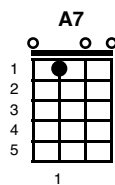

Pack up your Troubles in your Old Kit Bag

Key of G

War Tune

Intro:

G C G D G
Pack up your troubles in your old kit-bag, and smile, smile, smile.

Verse 1:

G C G
Pack up your troubles in your old kit-bag And smile, smile smile
A D
While you've a lucifer to light your fag, Smile, boys, that's the style.
G D C G D
What's the use of worrying? it never was worthwhileso
G C G D G
Pack up your troubles in your old kit-bag, and smile, smile, smile.

Tipperary:

G C G
It's a long way to Tipperary, It's a long way to go.
A7 D7
It's a long way to Tipperary to the sweetest girl I know!
G C B7
Goodbye, Picca-dilly, Farewell, Leicester Square!
G C G D G
It's a long long way to Tipperrary But my heart's right there.
G C G
It's a long way to Tipperary, It's a long way to go.
A7 D7
It's a long way to Tipperary to the sweetest girl I know!
G C B7
Goodbye, Picca-dilly, Farewell, Leicester Square!
G C G D G
It's a long long way to Tipperrary But my heart's right there.