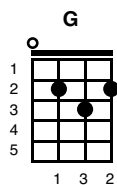

Pack up your Troubles in your Old Kit Bag

Key of G

War Tune

Intro:

G C G D G
Pack up your troubles in your old kit-bag, and smile, smile, smile.

Verse 1:

G C G
Pack up your troubles in your old kit-bag And smile, smile smile
A D
While you've a lucifer to light your fag, Smile, boys, that's the style.
G D C G D
What's the use of worrying? it never was worthwhileso
G C G D G
Pack up your troubles in your old kit-bag, and smile, smile, smile.

Tipperary:

G C G
It's a long way to Tipperary, It's a long way to go.
A7 D7
It's a long way to Tipperary to the sweetest girl I know!
G C B7
Goodbye, Picca-dilly, Farewell, Leicester Square!
G C G D G
It's a long long way to Tipperrary But my heart's right there.
G C G
It's a long way to Tipperary, It's a long way to go.
A7 D7
It's a long way to Tipperary to the sweetest girl I know!
G C B7
Goodbye, Picca-dilly, Farewell, Leicester Square!
G C G D G
It's a long long way to Tipperrary But my heart's right there.