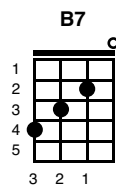

Pack up your Troubles in your Old Kit Bag

Key of G

War Tune

Intro:

G C G D G
Pack up your troubles in your old kit-bag, and smile, smile, smile.

Verse 1:

G C G
Pack up your troubles in your old kit-bag And smile, smile smile
A D
While you've a lucifer to light your fag, Smile, boys, that's the style.
G D C G D
What's the use of worrying? it never was worthwhileso
G C G D G
Pack up your troubles in your old kit-bag, and smile, smile, smile.

Tipperary:

G C G
It's a long way to Tipperary, It's a long way to go.
A7 D7
It's a long way to Tipperary to the sweetest girl I know!
G C B7
Goodbye, Picca-dilly, Farewell, Leicester Square!
G C G D G
It's a long long way to Tipperrary But my heart's right there.
G C G
It's a long way to Tipperary, It's a long way to go.
A7 D7
It's a long way to Tipperary to the sweetest girl I know!
G C B7
Goodbye, Picca-dilly, Farewell, Leicester Square!
G C G D G
It's a long long way to Tipperrary But my heart's right there.