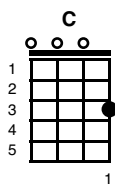

Pack up your Troubles in your Old Kit Bag

Key of G

War Tune

Intro:

G C G D G
Pack up your troubles in your old kit-bag, and smile, smile, smile.

Verse 1:

G C G
Pack up your troubles in your old kit-bag And smile, smile smile
A D
While you've a lucifer to light your fag, Smile, boys, that's the style.
G D C G D
What's the use of worrying? it never was worthwhileso
G C G D G
Pack up your troubles in your old kit-bag, and smile, smile, smile.

Tipperary:

G C G
It's a long way to Tipperary, It's a long way to go.
A7 D7
It's a long way to Tipperary to the sweetest girl I know!
G C B7
Goodbye, Picca-dilly, Farewell, Leicester Square!
G C G D G
It's a long long way to Tipperrary But my heart's right there.
G C G
It's a long way to Tipperary, It's a long way to go.
A7 D7
It's a long way to Tipperary to the sweetest girl I know!
G C B7
Goodbye, Picca-dilly, Farewell, Leicester Square!
G C G D G
It's a long long way to Tipperrary But my heart's right there.