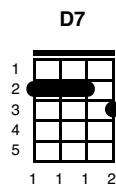

Pack up your Troubles in your Old Kit Bag

Key of G

War Tune

Intro:

G C G D G
Pack up your troubles in your old kit-bag, and smile, smile, smile.

Verse 1:

G C G
Pack up your troubles in your old kit-bag And smile, smile smile
A D
While you've a lucifer to light your fag, Smile, boys, that's the style.
G D C G D
What's the use of worrying? it never was worthwhileso
G C G D G
Pack up your troubles in your old kit-bag, and smile, smile, smile.

Tipperary:

G C G
It's a long way to Tipperary, It's a long way to go.
A7 D7
It's a long way to Tipperary to the sweetest girl I know!
G C B7
Goodbye, Picca-dilly, Farewell, Leicester Square!
G C G D G
It's a long long way to Tipperrary But my heart's right there.
G C G
It's a long way to Tipperary, It's a long way to go.
A7 D7
It's a long way to Tipperary to the sweetest girl I know!
G C B7
Goodbye, Picca-dilly, Farewell, Leicester Square!
G C G D G
It's a long long way to Tipperrary But my heart's right there.