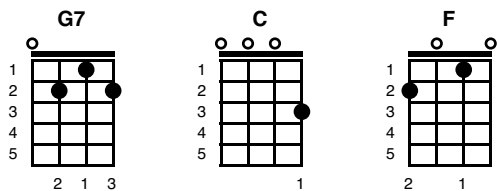

# PINEAPPLE PRINCESS

Bob and Dick Sherman

Key of G

Start Note - Low C

**Intro:**

**G7** **C** **F** **C**  
Someday we're gonna marry and you'll be my Pineapple Queen

**Chorus:**

**NC** **F** **C**  
Pineapple Princess, he calls me Pineapple Princess all day  
**G7** **C** **F** **C**  
As he plays his ukulele on the hill above the bay  
**NC** **F** **C**  
Pineapple Princess, I love you, you're the sweetest girl I've seen  
**G7** **C** **F** **C**  
Someday we're gonna marry and you'll be my Pineapple Queen.

**Verse 1:**

**F** **C**  
I saw a boy on O'ahu Isle  
**G7** **C**  
floating down the bay on a crocodile.  
**F** **C**  
He waved at me and he swam ashore  
**G7** **C** **F** **C**  
and I knew he'd be mine forever more.

## Verse 2:

<sup>F</sup>  
He sings his song from <sup>C</sup> banana tree.  
<sup>G7</sup>  
He even sings to me on his <sup>C</sup> water skis.  
<sup>F</sup>  
He went skin diving and beneath the blue,  
<sup>G7</sup> <sup>C</sup> <sup>F C</sup>  
he sang and played his ukulele too.

## Chorus:

<sup>NC</sup> <sup>F</sup> <sup>C</sup>  
**Pineapple Princess, he calls me Pineapple Princess all day**  
<sup>G7</sup> <sup>C</sup> <sup>F</sup> <sup>C</sup>  
**As he plays his ukulele on the hill above the bay**  
<sup>NC</sup> <sup>F</sup> <sup>C</sup>  
**Pineapple Princess, I love you, you're the sweetest girl I've seen**  
<sup>G7</sup> <sup>C</sup> <sup>F</sup> <sup>C</sup>  
**Someday we're gonna marry and you'll be my Pineapple Queen.**  
<sup>G7</sup> <sup>C</sup> <sup>F</sup> <sup>C</sup>  
**Someday we're gonna marry and you'll be my Pineapple Queen.**  
<sup>G7</sup> <sup>C</sup> <sup>F</sup> <sup>C G7</sup> <sup>C</sup>  
**Someday we're gonna marry and you'll Be my Pineapple Queen.**