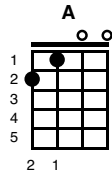

# We'll Meet Again

Ross Parker and Hughie Charles 1939

Key of C

C A D7 G

(intro 2x)

C E7 A A7  
We'll meet again, don't know where, don't know when

D D7 G G7  
but I know we'll meet again some sunny day.

C E7 A A7  
Keep smiling through just like you always do,  
D D7 G C FC  
till the blue skies drive the dark clouds far away.

C7 C  
So will you please say hello to the folks that I know  
F  
tell 'em I won't be long,

D D7 D D7  
and they'll be happy to know that as you saw me go  
G G7

I was singing this song.

*repeat song*