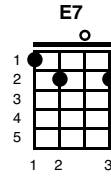

# We'll Meet Again

Ross Parker and Hughie Charles 1939

Key of C

C A D7 G

(intro 2x)

C E7 A A7  
We'll meet again, don't know where, don't know when

D D7 G G7  
but I know we'll meet again some sunny day.

C E7 A A7  
Keep smiling through just like you always do,  
D D7 G C FC  
till the blue skies drive the dark clouds far away.

C7 C  
So will you please say hello to the folks that I know  
F  
tell 'em I won't be long,

D D7 D D7  
and they'll be happy to know that as you saw me go  
G G7

I was singing this song.

*repeat song*