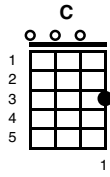

# We'll Meet Again

Ross Parker and Hughie Charles 1939

Key of C

C A D7 G

(intro 2x)

C E7 A A7  
We'll meet again, don't know where, don't know when

D D7 G G7  
but I know we'll meet again some sunny day.

C E7 A A7  
Keep smiling through just like you always do,  
D D7 G C FC  
till the blue skies drive the dark clouds far away.

C7 C  
So will you please say hello to the folks that I know  
F  
tell 'em I won't be long,

D D7 D D7  
and they'll be happy to know that as you saw me go  
G G7

I was singing this song.

*repeat song*