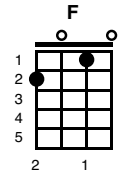

# We'll Meet Again

Ross Parker and Hughie Charles 1939

Key of C

C A D7 G

(intro 2x)

C E7 A A7  
We'll meet again, don't know where, don't know when

D D7 G G7  
but I know we'll meet again some sunny day.

C E7 A A7  
Keep smiling through just like you always do,  
D D7 G C FC  
till the blue skies drive the dark clouds far away.

C7 C  
So will you please say hello to the folks that I know  
F  
tell 'em I won't be long,

D D7 D D7  
and they'll be happy to know that as you saw me go  
G G7

I was singing this song.

*repeat song*