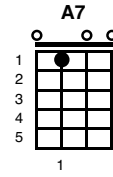

# We'll Meet Again

Ross Parker and Hughie Charles 1939

Key of C

C A D7 G

(intro 2x)

C E7 A A7  
We'll meet again, don't know where, don't know when

D D7 G G7  
but I know we'll meet again some sunny day.

C E7 A A7  
Keep smiling through just like you always do,  
D D7 G C FC  
till the blue skies drive the dark clouds far away.

C7 C  
So will you please say hello to the folks that I know  
F  
tell 'em I won't be long,

D D7 D D7  
and they'll be happy to know that as you saw me go  
G G7

I was singing this song.

*repeat song*