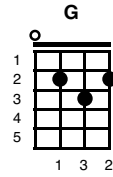

# We'll Meet Again

Ross Parker and Hughie Charles 1939

Key of C

C A D7 G

(intro 2x)

C E7 A A7  
We'll meet again, don't know where, don't know when

D D7 G G7  
but I know we'll meet again some sunny day.

C E7 A A7  
Keep smiling through just like you always do,  
D D7 G C FC  
till the blue skies drive the dark clouds far away.

C7 C  
So will you please say hello to the folks that I know  
F  
tell 'em I won't be long,

D D7 D D7  
and they'll be happy to know that as you saw me go  
G G7

I was singing this song.

*repeat song*