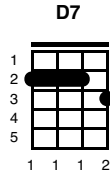

# We'll Meet Again

Ross Parker and Hughie Charles 1939

Key of C

C A D7 G

(intro 2x)

C E7 A A7  
We'll meet again, don't know where, don't know when

D D7 G G7  
but I know we'll meet again some sunny day.

C E7 A A7  
Keep smiling through just like you always do,  
D D7 G C FC  
till the blue skies drive the dark clouds far away.

C7 C  
So will you please say hello to the folks that I know  
F  
tell 'em I won't be long,

D D7 D D7  
and they'll be happy to know that as you saw me go  
G G7

I was singing this song.

*repeat song*