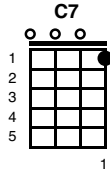

# We'll Meet Again

Ross Parker and Hughie Charles 1939

Key of C

C A D7 G

(intro 2x)

C E7 A A7  
We'll meet again, don't know where, don't know when

D D7 G G7  
but I know we'll meet again some sunny day.

C E7 A A7  
Keep smiling through just like you always do,  
D D7 G C FC  
till the blue skies drive the dark clouds far away.

C7 C  
So will you please say hello to the folks that I know  
F  
tell 'em I won't be long,

D D7 D D7  
and they'll be happy to know that as you saw me go  
G G7

I was singing this song.

*repeat song*