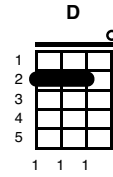

# We'll Meet Again

Ross Parker and Hughie Charles 1939

Key of C

C A D7 G

(intro 2x)

C E7 A A7  
We'll meet again, don't know where, don't know when

D D7 G G7  
but I know we'll meet again some sunny day.

C E7 A A7  
Keep smiling through just like you always do,  
D D7 G C FC  
till the blue skies drive the dark clouds far away.

C7 C  
So will you please say hello to the folks that I know  
F  
tell 'em I won't be long,

D D7 D D7  
and they'll be happy to know that as you saw me go  
G G7

I was singing this song.

*repeat song*