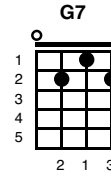

# We'll Meet Again

Ross Parker and Hughie Charles 1939

Key of C

C A D7 G

(intro 2x)

C E7 A A7  
We'll meet again, don't know where, don't know when

D D7 G G7  
but I know we'll meet again some sunny day.

C E7 A A7  
Keep smiling through just like you always do,  
D D7 G C FC  
till the blue skies drive the dark clouds far away.

C7 C  
So will you please say hello to the folks that I know  
F  
tell 'em I won't be long,

D D7 D D7  
and they'll be happy to know that as you saw me go  
G G7

I was singing this song.

*repeat song*