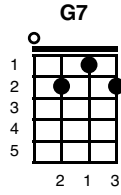

Worried man blues

Woody Guthrie

Key of C

Chorus:

C
It takes a worried man to sing a worried song,
F **C**
It takes a worried man to sing a worried song,
It takes a worried man to sing a worried song,
G7 **C**
I'm worried now, but I won't be worried long.

Verse 1:

C
I went across the river, and I laid down to sleep,
F **C**
I went across the river, and I laid down to sleep,
C
I went across the river, and I laid down to sleep,
G7 **C**
When I woke up, had shackles on my feet.

Verse 2:

C
The shackles on my feet had Twenty-one links of chain.

The shackles on my feet had Twenty-one links of chain
The shackles on my feet had Twenty-one links of chain.
And on each link, the initials of my name.