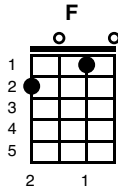

Worried man blues

Woody Guthrie

Key of C

Chorus:

C
It takes a worried man to sing a worried song,
F **C**
It takes a worried man to sing a worried song,
It takes a worried man to sing a worried song,
G7 **C**
I'm worried now, but I won't be worried long.

Verse 1:

C
I went across the river, and I laid down to sleep,
F **C**
I went across the river, and I laid down to sleep,
C
I went across the river, and I laid down to sleep,
G7 **C**
When I woke up, had shackles on my feet.

Verse 2:

C
The shackles on my feet had Twenty-one links of chain.

The shackles on my feet had Twenty-one links of chain
The shackles on my feet had Twenty-one links of chain.
And on each link, the initials of my name.