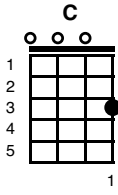

Worried man blues

Woody Guthrie

Key of C

Chorus:

C
It takes a worried man to sing a worried song,
F **C**
It takes a worried man to sing a worried song,
It takes a worried man to sing a worried song,
G7 **C**
I'm worried now, but I won't be worried long.

Verse 1:

C
I went across the river, and I laid down to sleep,
F **C**
I went across the river, and I laid down to sleep,
C
I went across the river, and I laid down to sleep,
G7 **C**
When I woke up, had shackles on my feet.

Verse 2:

C
The shackles on my feet had Twenty-one links of chain.

The shackles on my feet had Twenty-one links of chain
The shackles on my feet had Twenty-one links of chain.
And on each link, the initials of my name.