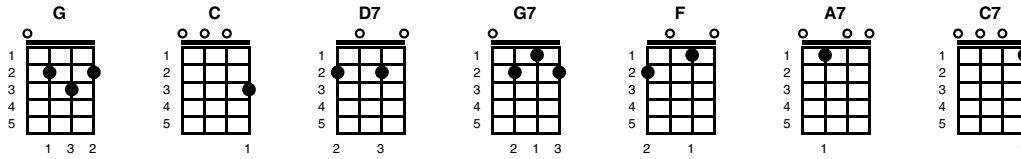

Chattanooga Choo Choo

Key of G

TRAIN WHISTLE 2 bars 2 whistles

G **C** **G**
Pardon me boy is this the Chattanooga Choo Choo
D7 **G**
Track twenty nine boy you can give me a shine

C **G**
I can afford to board the Chattanooga Choo Choo
D7 **G**
I've got my fare and just a trifle to spare

G7 **C** **G7** **C**
You leave the Pennsylvania Station bout a quarter to four
G7 **C**

Read a magazine and then you're in Baltimore

F **C** **A7**
Dinner in the diner nothing could be finer
D7 **G**
Than to have your ham and eggs in Carolina

C **G7** **C**
When you hear the whistle blowing eight to the bar

G7 **C** **C7**
Then you know that Tennessee is not very far

F **C** **A7**
Shovel all the coal in gotta keep a rolling
D7 **G7** **C**
Woo woo Chattanooga there you are

C F C
There's gonna be a certain party at the station

G7 C
Satin and lace I used to call funny face

F
She's gonna cry until I tell her that I'll never roam

C D7 G7 C
So Chattanooga choo choo won't you choo-choo me home