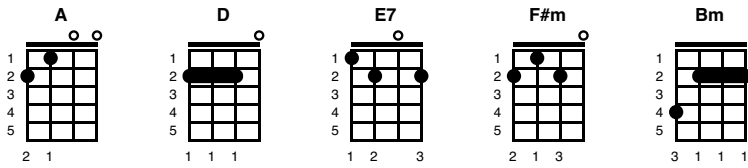

Sweet Caroline

Key of A

Verse 1:

A D
Where it began I can't begin to know it
A E7
But then I know it's going strong
A D
Was in the spring, and spring became a summer
A E7
Who'd have believed you'd come along

Verse 2:

A D A E7
Look at the night and it don't seem so lonely, We fill it up with only two
A D
And when I hurt Hurting runs off my shoulder
A E7
How can I hurt when holding you

Chorus:

A F#m

Warm touching warm

A D E7

Sweet Caroline Good times never seemed so good

A D E7

I've been inclined to believe there never would

D E7 A tremolo ending

Sweet Caro line