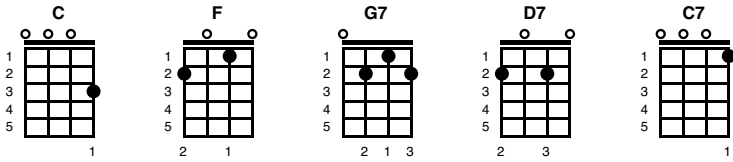

White Sports-coat – Singing the Blues

Key of C

START note - G

Verse 1

C F G7 F G7
A white sports-coat and a pink carnation, I'm all dressed up for the
C G7
dance.

C F G7 F G7 C
A white sports-coat and a pink carnation, I'm all alone in romance.

CHORUS:

G7 C
Once you told me long ago, To the prom with me you'd go,
D7 G7
Now you've changed your mind it seems, Someone else will hold my
dreams.
C F G7 F G7 C
A white sports-coat and a pink carnation, I'm in a blue, blue mood...

Bridge:

F **C**
The moon and stars no longer shine

F **C**
The dream is gone I thought was mine

F **C**
There's nothin' left for me to do

G7
But cry-y-y over you.

C **F**
Well, I never felt more like runnin' away

C **G7**
But how can I go when I couldn't stay

F **G7** **C**
Without you, you got me singin' the blues X 2