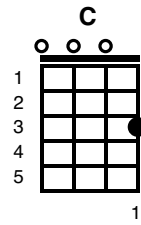

# All My Loving

Key of Dm

Dm      G7  
 Close your eyes and I'll kiss you,  
C      Am              F              Dm              Bb G7  
 tomorrow I'll miss you, remember I'll always be true.  
Dm              G7              C              Am  
 And then while I'm away, I'll write home every day,  
F              G7              C  
 and I'll send all my loving to you.

Dm              G7              C              Am  
 I'll pretend that I'm kissing the lips that I'm missing  
F              Dm              Bb G7  
 and hope that my dreams will come true.

Dm              G7              C              Am  
 And then while I'm away I'll write home every day  
F              G7              C  
 And I'll send all my loving to you.

Am G#+              C  
 All my loving I will send to you.  
Am G#+              C  
 All my loving., darling, I'll be true.

Am              C              Am  
 All my loving...all my loving, all my loving  
C  
 I will send to you.

**starting note**  
**sing f**  
  
**G#+ C chord then**  
**add 1st fret 4th**  
**string**