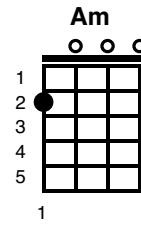

# All My Loving

Key of Dm

Dm      G7  
 Close your eyes and I'll kiss you,  
C      Am              F              Dm              Bb G7  
 tomorrow I'll miss you, remember I'll always be true.  
Dm              G7              C              Am  
 And then while I'm away, I'll write home every day,  
F              G7              C  
 and I'll send all my loving to you.

Dm              G7              C              Am  
 I'll pretend that I'm kissing the lips that I'm missing  
F              Dm              Bb G7  
 and hope that my dreams will come true.

Dm              G7              C              Am  
 And then while I'm away I'll write home every day  
F              G7              C  
 And I'll send all my loving to you.

Am G#+              C  
 All my loving I will send to you.  
Am G#+              C  
 All my loving., darling, I'll be true.

Am              C              Am  
 All my loving...all my loving, all my loving  
C  
 I will send to you.

**starting note**  
**sing f**  
  
**G#+ C chord then**  
**add 1st fret 4th**  
**string**