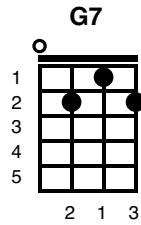

# All My Loving

Key of Dm

Dm      G7  
 Close your eyes and I'll kiss you,  
C      Am              F              Dm              Bb G7  
 tomorrow I'll miss you, remember I'll always be true.  
Dm              G7              C              Am  
 And then while I'm away, I'll write home every day,  
F              G7              C  
 and I'll send all my loving to you.

Dm              G7              C              Am  
 I'll pretend that I'm kissing the lips that I'm missing  
F              Dm              Bb G7  
 and hope that my dreams will come true.

Dm              G7              C              Am  
 And then while I'm away I'll write home every day  
F              G7              C  
 And I'll send all my loving to you.

Am G#+              C  
 All my loving I will send to you.  
Am G#+              C  
 All my loving., darling, I'll be true.

Am              C              Am  
 All my loving...all my loving, all my loving  
C  
 I will send to you.

**starting note**  
**sing f**  
  
**G#+ C chord then**  
**add 1st fret 4th**  
**string**