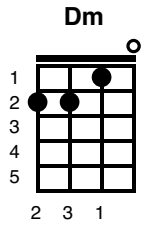

# All My Loving

Key of Dm

Dm      G7  
 Close your eyes and I'll kiss you,  
C      Am              F              Dm              Bb G7  
 tomorrow I'll miss you, remember I'll always be true.  
Dm              G7              C              Am  
 And then while I'm away, I'll write home every day,  
F              G7              C  
 and I'll send all my loving to you.

Dm              G7              C              Am  
 I'll pretend that I'm kissing the lips that I'm missing  
F              Dm              Bb G7  
 and hope that my dreams will come true.

Dm              G7              C              Am  
 And then while I'm away I'll write home every day  
F              G7              C  
 And I'll send all my loving to you.

Am G#+              C  
 All my loving I will send to you.  
Am G#+              C  
 All my loving., darling, I'll be true.

Am              C              Am  
 All my loving...all my loving, all my loving  
C  
 I will send to you.

**starting note**  
**sing f**  
  
**G#+ C chord then**  
**add 1st fret 4th**  
**string**