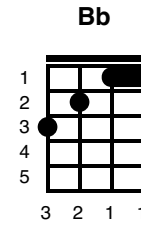

# All My Loving

Key of Dm

Dm      G7  
 Close your eyes and I'll kiss you,  
C      Am              F              Dm              Bb G7  
 tomorrow I'll miss you, remember I'll always be true.  
Dm              G7              C              Am  
 And then while I'm away, I'll write home every day,  
F              G7              C  
 and I'll send all my loving to you.

Dm              G7              C              Am  
 I'll pretend that I'm kissing the lips that I'm missing  
F              Dm              Bb G7  
 and hope that my dreams will come true.

Dm              G7              C              Am  
 And then while I'm away I'll write home every day  
F              G7              C  
 And I'll send all my loving to you.

Am G#+              C  
 All my loving I will send to you.  
Am G#+              C  
 All my loving., darling, I'll be true.

Am              C              Am  
 All my loving...all my loving, all my loving  
C  
 I will send to you.

**starting note**  
**sing f**  
  
**G#+ C chord then**  
**add 1st fret 4th**  
**string**