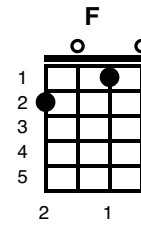

# All My Loving

Key of Dm

Dm      G7  
 Close your eyes and I'll kiss you,  
C      Am              F              Dm              Bb G7  
 tomorrow I'll miss you, remember I'll always be true.  
Dm              G7              C              Am  
 And then while I'm away, I'll write home every day,  
F              G7              C  
 and I'll send all my loving to you.

Dm              G7              C              Am  
 I'll pretend that I'm kissing the lips that I'm missing  
F              Dm              Bb G7  
 and hope that my dreams will come true.

Dm              G7              C              Am  
 And then while I'm away I'll write home every day  
F              G7              C  
 And I'll send all my loving to you.

Am G#+              C  
 All my loving I will send to you.  
Am G#+              C  
 All my loving., darling, I'll be true.

Am              C              Am  
 All my loving...all my loving, all my loving  
C  
 I will send to you.

**starting note**  
**sing f**  
  
**G#+ C chord then**  
**add 1st fret 4th**  
**string**