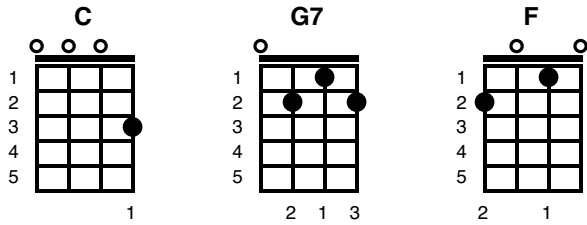

Bad Moon Rising

Key of C

C G7 F C
I see a bad moon arising
C G7 F C
I see trouble on the way
C G7 F C
I see earth quakes and lightnin
C G7 F C
I see bad times today

F C
Don't go 'round tonight well, it's bound to take your life
G7 F C
There's a bad moon on the rise
F C
Don't go 'round tonight well, it's bound to take your life
G7 F C
There's a bad moon on the rise

C G7 F C
I hear hurricanes a blowin'
C G7 F C
I know the end is comin' soon
C G7 F C
I fear rivers over flowin'
C G7 F C
I hear the voice of rage and ruin

F C
Don't go 'round tonight well, it's bound to take your life
G7 F C
There's a bad moon on the rise
F C
Don't go 'round tonight well, it's bound to take your life
G7 F C
There's a bad moon on the rise