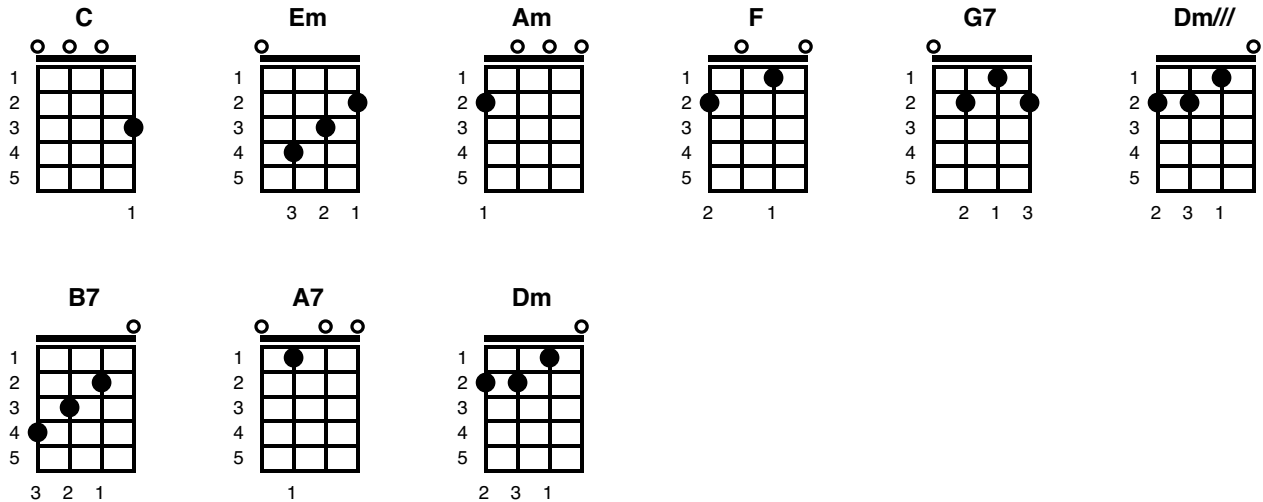

Can't Help Falling In Love

Key of C

C Em Am F C G7
 Wise men say only fools rush in
 F G7 Am Dm/// C G7 C C
 But I can't help falling in love with you

C Em Am F CG7
 Shall I stay, would it be a sin
 F G7 Am Dm/// C G7 C
 If I can't help falling in love with you

Chorus:

Em B7 Em B7
 Like a river flows surely to the sea
 Em B7 Em A7 Dm G7
 Darling so it goes, some things are meant to be

C EmAm F C G7
 Take my hand, take my whole life too
 F G7 C Dm/// C G7 C
 For I can't help falling in love with you

**Em to B7
 transition
 /// on Dm**

C EmAm F C G7
Take my hand, take my whole life too
F G7 C Dm/// C G7 C
For I can't help falling in love with you
F G7 C Dm/// C G7 C
For I can't help falling in love with you