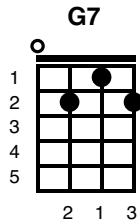

Every Day

Key of C

Ab

C F G7
 Everyday, it's a gettin' closer,
 C F G7
 Goin' faster than a roller coaster,
 C F G7 C F C G
 Love like yours will surely come my way, (ahey, ahey, hey)

C F G7
 Everyday, it's a gettin' faster,
 C F G7
 Everyone says go ahead and ask her,
 C F G7 C F C
 Love like yours will surely come my way

Chorus

F
 Everyday seems a little longer,
 Bb
 Every way, love's a little stronger,
 Eb
 Come what may, do you ever long for
 Ab G G7
 True love from me?

Ab: frets played are 0331
 Cheater Ab: slide G chord up to the 3rd fret
 don't play 4th string
 transition from Eb to - Ab
 don't move your second finger