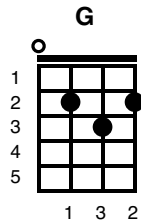

Every Day

Key of C

Ab

C F G7
 Everyday, it's a gettin' closer,
 C F G7
 Goin' faster than a roller coaster,
 C F G7 C F C G
 Love like yours will surely come my way, (ahey, ahey, hey)

C F G7
 Everyday, it's a gettin' faster,
 C F G7
 Everyone says go ahead and ask her,
 C F G7 C F C
 Love like yours will surely come my way

Chorus

F
 Everyday seems a little longer,
 Bb
 Every way, love's a little stronger,
 Eb
 Come what may, do you ever long for
 Ab G G7
 True love from me?

Ab: frets played are 0331
 Cheater Ab: slide G chord up to the 3rd fret
 don't play 4th string
 transition from Eb to - Ab
 don't move your second finger