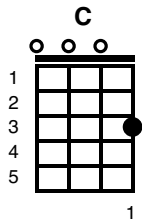

Every Day

Key of C

Ab

C F G7
 Everyday, it's a gettin' closer,
 C F G7
 Goin' faster than a roller coaster,
 C F G7 C F C G
 Love like yours will surely come my way, (ahey, ahey, hey)

C F G7
 Everyday, it's a gettin' faster,
 C F G7
 Everyone says go ahead and ask her,
 C F G7 C F C
 Love like yours will surely come my way

Chorus

F
 Everyday seems a little longer,
 Bb
 Every way, love's a little stronger,
 Eb
 Come what may, do you ever long for
 Ab G G7
 True love from me?

Ab: frets played are 0331
 Cheater Ab: slide G chord up to the 3rd fret
 don't play 4th string
 transition from Eb to - Ab
 don't move your second finger