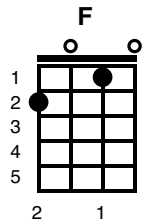

Every Day

Key of C

Ab

C F G7
 Everyday, it's a gettin' closer,
 C F G7
 Goin' faster than a roller coaster,
 C F G7 C F C G
 Love like yours will surely come my way, (ahey, ahey, hey)

C F G7
 Everyday, it's a gettin' faster,
 C F G7
 Everyone says go ahead and ask her,
 C F G7 C F C
 Love like yours will surely come my way

Chorus

F
 Everyday seems a little longer,
 Bb
 Every way, love's a little stronger,
 Eb
 Come what may, do you ever long for
 Ab G G7
 True love from me?

Ab: frets played are 0331
 Cheater Ab: slide G chord up to the 3rd fret
 don't play 4th string
 transition from Eb to - Ab
 don't move your second finger