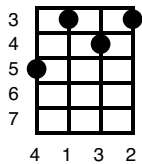

Every Day

Key of C

Ab

C F G7
 Everyday, it's a gettin' closer,
 C F G7
 Goin' faster than a roller coaster,
 C F G7 C F C G
 Love like yours will surely come my way, (ahey, ahey, hey)

C F G7
 Everyday, it's a gettin' faster,
 C F G7
 Everyone says go ahead and ask her,
 C F G7 C F C
 Love like yours will surely come my way

Chorus

F
 Everyday seems a little longer,
 Bb
 Every way, love's a little stronger,
 Eb
 Come what may, do you ever long for
 Ab G G7
 True love from me?

Ab: frets played are 0331
 Cheater Ab: slide G chord up to the 3rd fret
 don't play 4th string
 transition from Eb to - Ab
 don't move your second finger