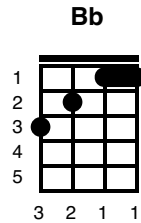

Every Day

Key of C

Ab

C F G7
 Everyday, it's a gettin' closer,
 C F G7
 Goin' faster than a roller coaster,
 C F G7 C F C G
 Love like yours will surely come my way, (ahey, ahey, hey)

C F G7
 Everyday, it's a gettin' faster,
 C F G7
 Everyone says go ahead and ask her,
 C F G7 C F C
 Love like yours will surely come my way

Chorus

F
 Everyday seems a little longer,
 Bb
 Every way, love's a little stronger,
 Eb
 Come what may, do you ever long for
 Ab G G7
 True love from me?

Ab: frets played are 0331
 Cheater Ab: slide G chord up to the 3rd fret
 don't play 4th string
 transition from Eb to - Ab
 don't move your second finger