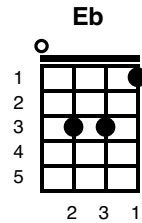

Every Day

Key of C

Ab

C F G7
 Everyday, it's a gettin' closer,
 C F G7
 Goin' faster than a roller coaster,
 C F G7 C F C G
 Love like yours will surely come my way, (ahey, ahey, hey)

C F G7
 Everyday, it's a gettin' faster,
 C F G7
 Everyone says go ahead and ask her,
 C F G7 C F C
 Love like yours will surely come my way

Chorus

F
 Everyday seems a little longer,
 Bb
 Every way, love's a little stronger,
 Eb
 Come what may, do you ever long for
 Ab G G7
 True love from me?

Ab: frets played are 0331
 Cheater Ab: slide G chord up to the 3rd fret
 don't play 4th string
 transition from Eb to - Ab
 don't move your second finger