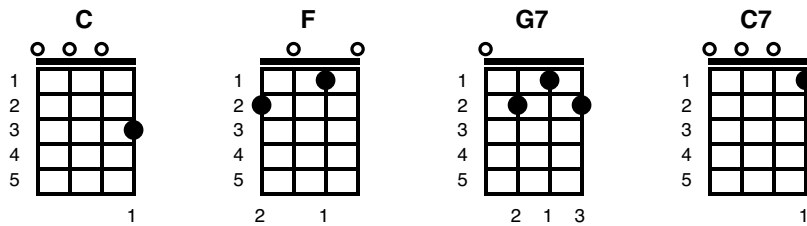

Singing The Blues

By Melvin Endlsey, 1956

Key of C

Verse 1:

C **F**
Well, I never felt more like singin' the blues
C
'Cause I never thought that
G7 **F**
I'd ever lose, your love dear
G7 **C** **F-C-G7**
Why'd you do me that way

Verse 2:

C **F**
I never felt more like cryin' all night
C
When everything's wrong,
G7 **F**
And nothin' ain't right without you
G7 **C** **F-C-C7**
You got me singing the blues

Bridge:

F **C**
The moon and stars no longer shine
F **C**
The dream is gone I thought was mine
F **C**
There's nothing left for me to do
G7 G7 G7 G7
But cry over you

Verse 3:

Well I never felt more like runnin' away
But why should I go,
'Cause I couldn't stay, without you
You got me singing the blues

Bridge:

The moon and stars no longer shine
The dream is gone I thought was mine
There's nothing left for me to do
But cry over you

Verse 4:

Well I never felt more like runnin' away
But why should I go,
'Cause I couldn't stay, without you
You got me singing the blues