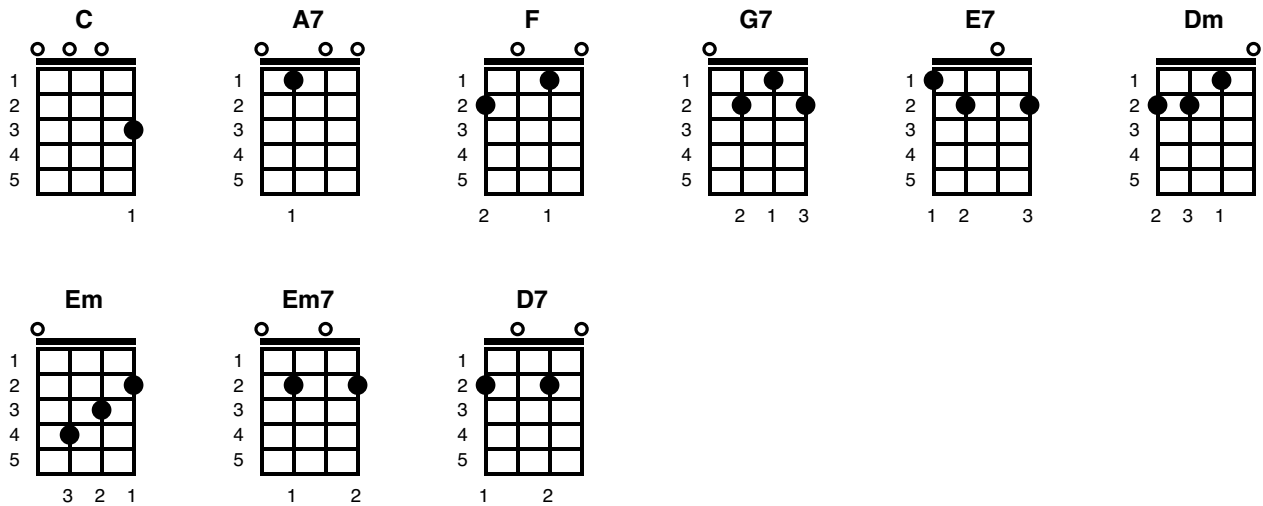

# Tiptoe Through the Tulips

by Al Dubin and Joe Burke

Key of C

## Verse 1:

**C** **A7** **F** **G7**  
Tiptoe by the window  
**C** **E7**  
By the window  
**F**  
That is where I'll be,  
**C** **A7** **F** **G7**  
Come tiptoe through the tulips  
**C** **A7** **F** **G7**  
With me

## Verse 2:

**C** **A7** **F** **G7**  
Tiptoe from your pillow  
**C** **E7**  
To the shadow  
**F**  
Of the willow tree,  
**C** **A7** **F** **G7** **C** **F** **C**  
And tiptoe through the tulips with me

check out YouTube  
Nick Lucas singing  
this for the melody  
to the bridge

**BRIDGE:**

    Dm    Em        A7  
Knee deep in flowers we'll stray  
    Em7    D7        G7  
We'll keep the showers away