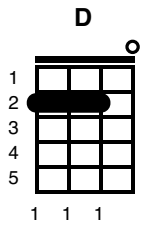

Edelweiss

Rogers and Hammerstein (1959)

Key of G

starting note : sing
b

G D7 G C

Edelweiss, edelweiss

G Em Am7 D7

Every morning you greet me

G D7 G C

Small and white, clean and bright

G D7 G

You look happy to meet me

D7 G

Blossom of snow may you bloom and grow

C A7 D D7

Bloom and grow, forever