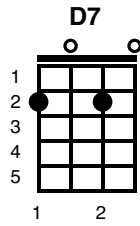

Edelweiss

Rogers and Hammerstein (1959)

Key of G

starting note : sing
b

G D7 G C

Edelweiss, edelweiss

G Em Am7 D7

Every morning you greet me

G D7 G C

Small and white, clean and bright

G D7 G

You look happy to meet me

D7 G

Blossom of snow may you bloom and grow

C A7 D D7

Bloom and grow, forever