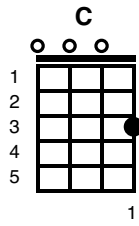

Edelweiss

Rogers and Hammerstein (1959)

Key of G

starting note : sing
b

G D7 G C

Edelweiss, edelweiss

G Em Am7 D7

Every morning you greet me

G D7 G C

Small and white, clean and bright

G D7 G

You look happy to meet me

D7 G

Blossom of snow may you bloom and grow

C A7 D D7

Bloom and grow, forever