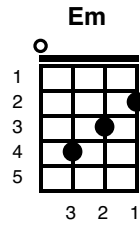

Edelweiss

Rogers and Hammerstein (1959)

Key of G

starting note : sing
b

G D7 G C

Edelweiss, edelweiss

G Em Am7 D7

Every morning you greet me

G D7 G C

Small and white, clean and bright

G D7 G

You look happy to meet me

D7 G

Blossom of snow may you bloom and grow

C A7 D D7

Bloom and grow, forever

G D7 G C

Edelweiss, edelweiss

G D7 G

Bless my homeland forever

D G

Blossom of snow may you bloom and grow

C A7 D D7

Bloom and grow, forever