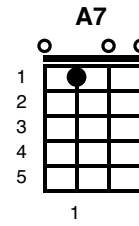

Edelweiss

Rogers and Hammerstein (1959)

Key of G

starting note : sing
b

G D7 G C

Edelweiss, edelweiss

G Em Am7 D7

Every morning you greet me

G D7 G C

Small and white, clean and bright

G D7 G

You look happy to meet me

D7 G

Blossom of snow may you bloom and grow

C A7 D D7

Bloom and grow, forever