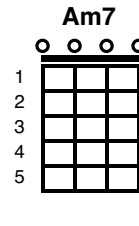

Edelweiss

Rogers and Hammerstein (1959)

Key of G

starting note : sing
b

G D7 G C

Edelweiss, edelweiss

G Em Am7 D7

Every morning you greet me

G D7 G C

Small and white, clean and bright

G D7 G

You look happy to meet me

D7 G

Blossom of snow may you bloom and grow

C A7 D D7

Bloom and grow, forever