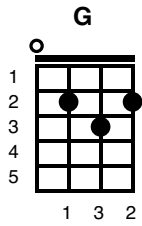

Edelweiss

Rogers and Hammerstein (1959)

Key of G

starting note : sing
b

G D7 G C

Edelweiss, edelweiss

G Em Am7 D7

Every morning you greet me

G D7 G C

Small and white, clean and bright

G D7 G

You look happy to meet me

D7 G

Blossom of snow may you bloom and grow

C A7 D D7

Bloom and grow, forever