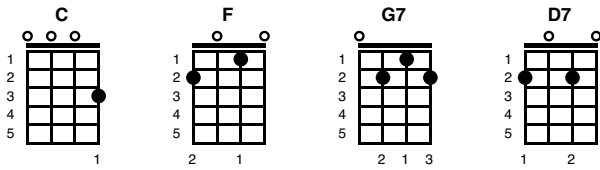

Red Sails in the Sunset

Key of C

C F C
 Red sails in the sunset way out on the sea
 G7 C
 Oh carry my loved one home safely to me

F C
 He sailed at the dawning all day I've been blue
 G7 C
 Red sails in the sunset I'm trusting in you

F C F C
 Swift wings we must borrow make straight for the shore
 F C D7 G7
 We marry tomorrow and you go sailing no more

C F C
 Red sails in the sunset way out on the sea
 G7 C
 Oh carry my loved one home safely to me

C F C
 Red sails in the sunset way out on the sea
 G7 C
 Oh carry my loved one home safely to me

G7 C F C
 Oh carry my loved one home safely to me
 END