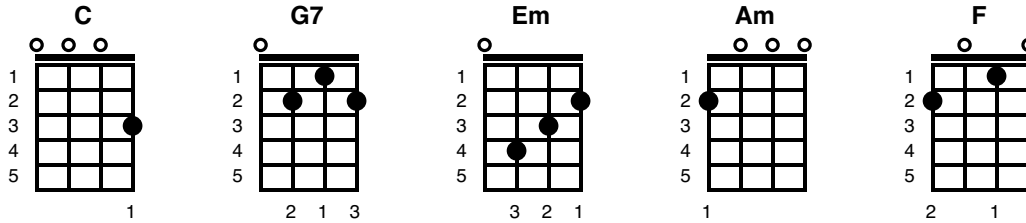

The Gypsy Rover

Key of C

C G7 C G7
 The gypsy rover came over the hill
C G7 C G7
 Down through the valley so sha dy,
C G7 Em Am
 He whistled and he sang 'til the green woods rang,
C F C F CG7
 And he won the heart of a la- dy

2 beats per chord

CHORUS:

C G7 C G7
 Ah-de-do, ah-de-do-da-day,
C G7 C G7
 Ah-de-do, ah-de-da-ay
C G7 Em Am
 He whistled and he sang 'til the green woods rang,
C F C F CG7
 And he won the heart of a la- d-y

C G7 C G7
 She left her father's castle gate
C G7 C G7
 She left her own fine lo-ver
C G7 Em Am
 She left her servants and her es-tate
C F C F C G7
 To follow the gypsy ro- ver .

C G7 C G7
 Her father saddled up his fastest steed
 C G7 C G7
 And roamed the valleys all o-er
 C G7 Em Am
 He sought his daughter at great speed
 C F C F C G7
 And the whistling gypsy ro- ver .

CHORUS:

C G7 C G7
 Ah-de-do, ah-de-do-da-day,
 C G7 C G7
 Ah-de-do, ah-de-da-ay
 C G7 Em Am
 He whistled and he sang 'til the green woods rang,
 C F C F CG7
 And he won the heart of a la- d-y

C G7 C G7
 He came at last to a mansion fine,
 C G7 C G7
 Down by the river Clay-dee
 C G7 Em Am
 And there was music and there was wine,
 C F C F CG7
 For the gypsy and his la- d-y