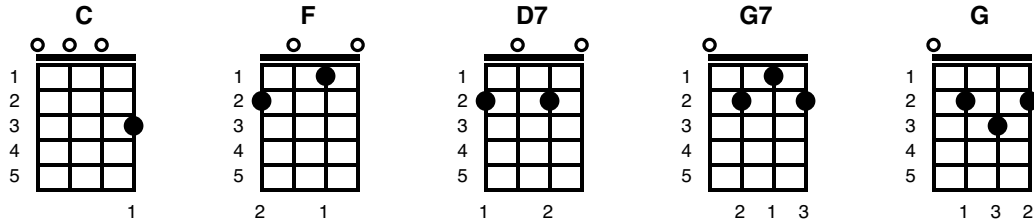

I've Been Working on the Railroad

Key of C

C F C
 I've been workin' on the railroad all the live long day
 C D7 G7
 I've been workin' on the railroad, just to pass the time away
 G C F C
 Can't you hear the whistle blowin'? Rise up so early in the morn
 F C G7 C
 Can't you hear the captain shoutin'? "Dinah blow your horn!"

C F
 Dinah won't you blow, Dinah won't you blow
 G7 C
 Dinah won't you blow your horn
 C F
 Dinah won't you blow, Dinah won't you blow
 G7 C
 Dinah won't you blow your horn

C
 Someone's in the kitchen with Dinah
 C G7
 Someone's in the kitchen I know
 C F
 Someone's in the kitchen with Dinah
 C G7 C
 Strummin' on the old banjo

C
 A-playin' fee fi fiddle-y-i-o
 C G7
 Fee fi fiddle-y-i-o-o-o-o

C F
Fee fi fiddle-y-i-o
C G7 C
Strummin' on the old banjo