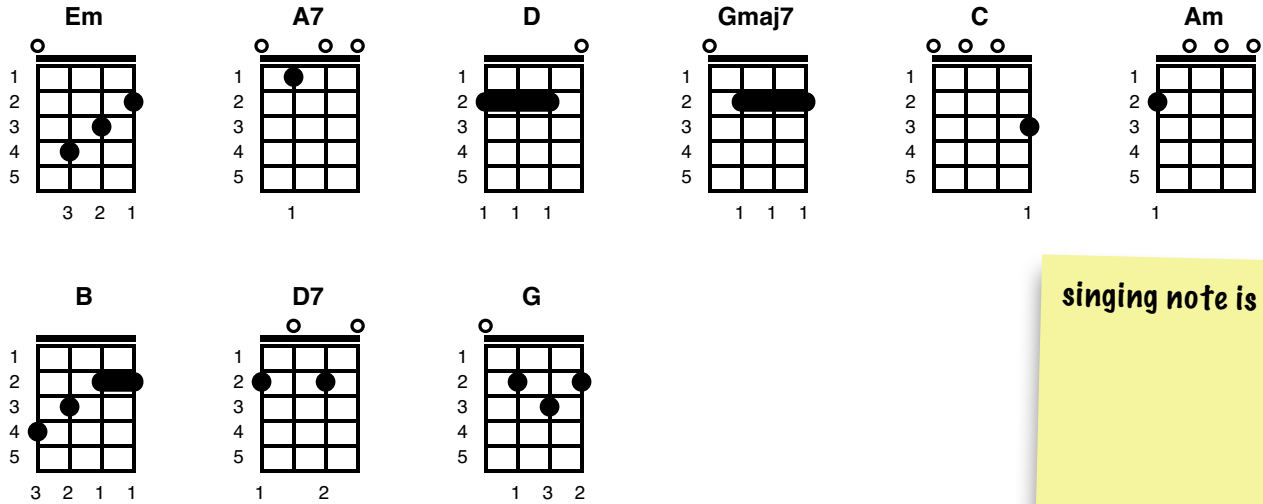

# Wild World

Cat Stevens

Key of Em

singing note is g

Em                      A7                      D                      Gmaj7                      C

Now that I've lost everything to you, you say you want to start something new

Am                      B

And it's breaking my heart your leaving, baby I'm grieving

Em                      A7                      D                      Gmaj7                      C

But if you want to leave take good care hope you have a lot of nice things to wear

Em                      A7                      D

You know I've seen a lot of what the world can do

And it's breaking my heart in two  
Because I never want to see you sad girl, don't be a bad girl  
But if you want to leave take good care  
Hope you make a lot of nice friends out there  
But just remember there's a lot of bad and beware