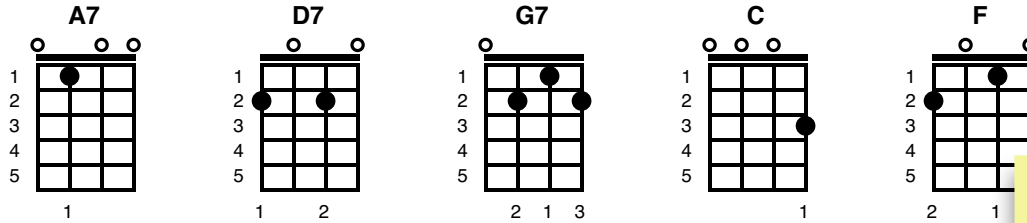

# Shine On, Harvest Moon

Key of A

sing song twice  
singing note is f

**A7** **D7**  
Shine on, shine on harvest moon up in the sky.  
**G7** **C**  
I ain't had no lovin' since January, February, June or July.  
**A7** **D7**  
Snowtime ain't no time to stay outdoors and spoon.  
**G7** **C** **F** **C**  
So shine on, shine on harvest moon, for me and my gal