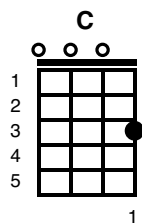

Act Naturally

The Beatles

Key of G

G C C
They're gonna put me in the movies
G D D
They're gonna make a big star out of me
G C C
We'll make a film about a man that's sad and lonely
D G G
And all I gotta do is act natural-ly

D G G
Well, I'll bet you I'm gonna be a big star
D G G
Might win an Oscar you can never tell
D G G
The movies gonna make me a big star
A D D
'Cause I can play the part so well

G C C
Well I hope you come and see me in the movies
G D D
Then I'll know that you will plainly see
G C C
The biggest fool that ever hit the big time
D G G
And all I gotta do is act natural-ly