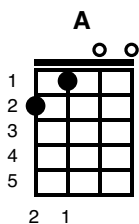

Act Naturally

The Beatles

Key of G

G C C
They're gonna put me in the movies
G D D
They're gonna make a big star out of me
G C C
We'll make a film about a man that's sad and lonely
D G G
And all I gotta do is act natural-ly

D G G
Well, I'll bet you I'm gonna be a big star
D G G
Might win an Oscar you can never tell
D G G
The movies gonna make me a big star
A D D
'Cause I can play the part so well

G C C
Well I hope you come and see me in the movies
G D D
Then I'll know that you will plainly see
G C C
The biggest fool that ever hit the big time
D G G
And all I gotta do is act natural-ly