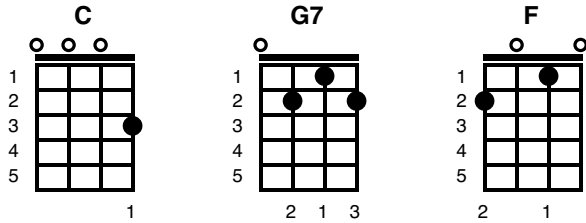

# Banana Boat Song

ending tremolo  
lines 2 and 3 single  
strums

C G7 C G7 C  
Day-O, Day- O, daylight come and me wan' go home.

G7 F  
Day, me say day, me say day,  
C G7 C G7  
me say day, me say day, me say day- O.

C G7 C C  
Daylight come and me wan go home.

## Verse 1:

C  
Work all night on a drink of rum,  
G7 C  
daylight come and me wan' go home.

C  
Stack banana 'til de morning come,  
G7 C  
daylight come and me wan' go home.

C G7  
Come Mr. Tally man tally me banana,  
C G7 C  
daylight come and me wan' go home.

C G7  
Come Mr. Tally man tally me banana,  
C G7 C  
daylight come and me wan' go home.

C  
Lift 6 hand, 7 hand, 8 hand bunch,

Day, me say day, me say day,  
me say day, me say day, me say day- O.  
Daylight come and me wan go home