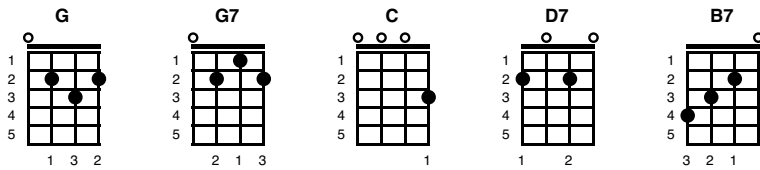

Tennessee Waltz

Key of G

BANJO

G G7 C
 I was dancin' with my darling to the Tennessee Waltz
G D7
 When an old friend I happened to meet
G G7 C
 I introduced him to my darling and while they were dancing
G D7 G
 My friend stole my sweetheart from me

B7 C G
 I remember that night and the Tennessee Waltz
D7
 Now I know just how much I have lost
G G7 C
 Yes I lost my little darling the night they were playing
G D7 G
 The beautiful Tennessee Waltz

G G7 C
 Now I wonder how a dance like the Tennessee Waltz
G D7
 Could have broken my heart so complete
G G7 C
 Well I couldn't blame my darlin and who could help fallin
G D7 G
 In love with my darlin so sweet

B7 C G
 Well it must be the fault of the Tennessee Waltz

Tip
 play G chord with pinkie fingering then slide 2nd finger up 1 fret to get to B7 chord

Wish I'd known just how much it would cost
But I didn't see it comin, it's all over but the cryin
Blame it all on the Tennessee Waltz

She goes dancin with the darkness to the Tennessee Waltz
And I feel like I'm fallin apart
And it's stronger than the drinkin and it's deeper than sorrow
The darkness she left in my heart

I remember the night and the Tennessee Watz
Cause I know just how much I have lost
Yes I lost my little darlin the night they were playin
The beautiful Tennessee Waltz
The beautiful Tennessee Waltz
END