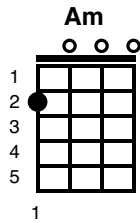

# Always On My Mind

Willie Nelson

Key of C

C G  
Maybe I didn't love you  
Am C F  
Quite as often as I could have  
C G  
And maybe I didn't treat you  
Am C F  
Quite as good as I should have

II:  
F C  
If I made you feel second best  
F C Dm Dm  
Girl, I'm sorry I was blind  
G // Am / G7 / C  
But you were always on my mind  
F // G7 // C // F // G ///  
You were always on my mind

C G  
Maybe I didn't hold you  
Am C F  
All those lonely, lonely times  
C G  
And I guess I never told you  
Am C F  
I'm so happy that you're mine

F C  
Little things I should have said and done

F C Dm Dm