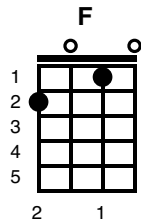

# Always On My Mind

Willie Nelson

Key of C

C G  
Maybe I didn't love you  
Am C F  
Quite as often as I could have  
C G  
And maybe I didn't treat you  
Am C F  
Quite as good as I should have

II:  
F C  
If I made you feel second best  
F C Dm Dm  
Girl, I'm sorry I was blind  
G // Am / G7 / C  
But you were always on my mind  
F // G7 // C // F // G ///  
You were always on my mind

C G  
Maybe I didn't hold you  
Am C F  
All those lonely, lonely times  
C G  
And I guess I never told you  
Am C F  
I'm so happy that you're mine

F C  
Little things I should have said and done

F C Dm Dm