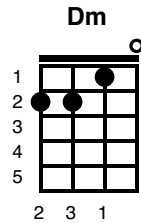

# Always On My Mind

Willie Nelson

Key of C

C G  
Maybe I didn't love you  
Am C F  
Quite as often as I could have  
C G  
And maybe I didn't treat you  
Am C F  
Quite as good as I should have

II:  
F C  
If I made you feel second best  
F C Dm Dm  
Girl, I'm sorry I was blind  
G // Am / G7 / C  
But you were always on my mind  
F // G7 // C // F // G ///  
You were always on my mind

C G  
Maybe I didn't hold you  
Am C F  
All those lonely, lonely times  
C G  
And I guess I never told you  
Am C F  
I'm so happy that you're mine

F C  
Little things I should have said and done

F C Dm Dm