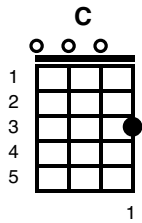

# Always On My Mind

Willie Nelson

Key of C

C G  
Maybe I didn't love you  
Am C F  
Quite as often as I could have  
C G  
And maybe I didn't treat you  
Am C F  
Quite as good as I should have

II:  
F C  
If I made you feel second best  
F C Dm Dm  
Girl, I'm sorry I was blind  
G // Am / G7 / C  
But you were always on my mind  
F // G7 // C // F // G ///  
You were always on my mind

C G  
Maybe I didn't hold you  
Am C F  
All those lonely, lonely times  
C G  
And I guess I never told you  
Am C F  
I'm so happy that you're mine

F C  
Little things I should have said and done

F C Dm Dm