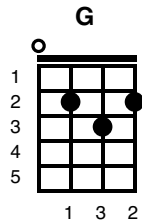

# Always On My Mind

Willie Nelson

Key of C

C G  
Maybe I didn't love you  
Am C F  
Quite as often as I could have  
C G  
And maybe I didn't treat you  
Am C F  
Quite as good as I should have

II:  
F C  
If I made you feel second best  
F C Dm Dm  
Girl, I'm sorry I was blind  
G // Am / G7 / C  
But you were always on my mind  
F // G7 // C // F // G ///  
You were always on my mind

C G  
Maybe I didn't hold you  
Am C F  
All those lonely, lonely times  
C G  
And I guess I never told you  
Am C F  
I'm so happy that you're mine

F C  
Little things I should have said and done

F C Dm Dm