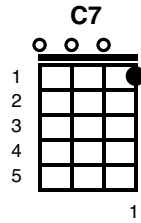

# If You're Irish, Come Into the Parlor

singing note is a

**F** **G7**  
 If you're Irish come into the parlor,  
**C7** **F**  
 There's a welcome there for you;  
**Gm7** **F**  
 If your name is Timothy or Pat,  
**C7** **G7**  
 So long as you come from Ireland,  
**C7**  
 There's a welcome on the mat.  
**F** **G7**  
 If you come from the Mountains of Mourne,  
**C7** **F**  
 Or Killarney's lakes so blue,  
**C7**  
 We'll sing you a song and we'll make a fuss,  
**F** **C7**  
 Whoever you are, you are one of us!  
**F** **C7** **F**  
 If you're Irish, this is the place for you!  
**REPEAT WHOLE SONG**