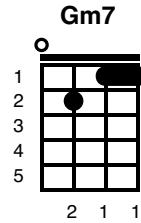

# If You're Irish, Come Into the Parlor

singing note is a

**F** **G7**  
 If you're Irish come into the parlor,  
**C7** **F**  
 There's a welcome there for you;  
**Gm7** **F**  
 If your name is Timothy or Pat,  
**C7** **G7**  
 So long as you come from Ireland,  
**C7**  
 There's a welcome on the mat.  
**F** **G7**  
 If you come from the Mountains of Mourne,  
**C7** **F**  
 Or Killarney's lakes so blue,  
**C7**  
 We'll sing you a song and we'll make a fuss,  
**F** **C7**  
 Whoever you are, you are one of us!  
**F** **C7** **F**  
 If you're Irish, this is the place for you!  
**REPEAT WHOLE SONG**