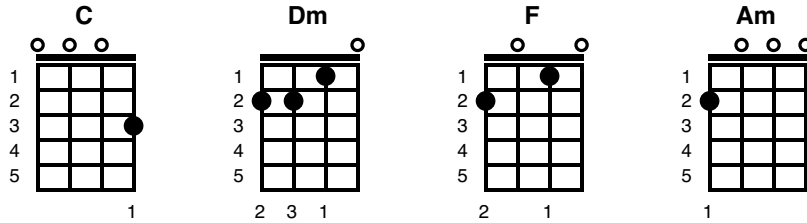

Wild Mountain Thyme

Key of C

Verse 1:

C **Dm** **C** **F** **C**
Oh the summer-time is coming, And the trees are sweetly blooming,
F **Am** **F** **Dm** **F**
And the wild mountain thyme, Grows around the blooming heather

CHORUS:

C **F** **C** **F** **C**
Will you go lassie go, and we'll all go to-gether,
F **Am**
To pluck wild mountain thyme,
F **Dm** **F**
All a-round the blooming heather,
C **F** **C**
Will you go lassie go.

Verse 2:

C **Dm** **C** **F** **C**
I will build my love a bower, By yon crystal flowing fountain,
F **Am** **F** **Dm** **F**
And on it I will pile, All the flowers of the mountain

CHORUS:

C **F** **C** **F** **C**
Will you go lassie go, and we'll all go to-gether,
F **Am**
To pluck wild mountain thyme,
F **Dm** **F**
All a-round the blooming heather,
C **F** **C**
Will you go lassie go.

Verse 3:

 C Dm C
If my true love she were gone,
 F C
I would surely find a-nother,
 F Am
Where wild mountain thyme,
 F Dm F
grows a-round the blooming heather

CHORUS:

 C F C F C
Will you go lassie go, and we'll all go to-gether,
 F Am
To pluck wild mountain thyme,
 F Dm F
All a-round the blooming heather,
 C F C
Will you go lassie go
SLOWLY C F C /
Will you go lassie go