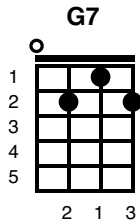

Could I Have This Dance

Key of C

Recorded by Anne Murray

Verse 1:

C C7 F G7
I'll always remember the song they were playing
F G7 C
the first time we danced and I knew
C C7 F G7
As we swayed to the music and held each other
F G7 C
I fell in love with you

Chorus:

C C7 F
Could I have this dance for the rest of my life?
G7 F G7
Would you be my partner ev'ry night?
C C7 F Fm
When we're together, it feels so right.
C G7 C
Could I have this dance for the rest of my life?

Verse 2:

C C7 F G7
I'll always remember that magic moment,
F G7 C
when I held you close to me.
C C7 F G7
As we moved together, I knew forever
F G7 C
you're all I'll ever need

Chorus:

 C C7 F
Could I have this dance for the rest of my life?