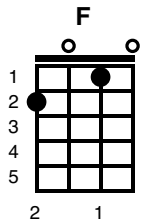

Could I Have This Dance

Key of C

Recorded by Anne Murray

Verse 1:

C C7 F G7
I'll always remember the song they were playing
F G7 C
the first time we danced and I knew
C C7 F G7
As we swayed to the music and held each other
F G7 C
I fell in love with you

Chorus:

C C7 F
Could I have this dance for the rest of my life?
G7 F G7
Would you be my partner ev'ry night?
C C7 F Fm
When we're together, it feels so right.
C G7 C
Could I have this dance for the rest of my life?

Verse 2:

C C7 F G7
I'll always remember that magic moment,
F G7 C
when I held you close to me.
C C7 F G7
As we moved together, I knew forever
F G7 C
you're all I'll ever need

Chorus:

 C C7 F
Could I have this dance for the rest of my life?