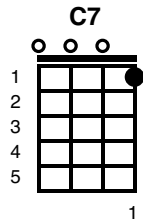

Could I Have This Dance

Key of C

Recorded by Anne Murray

Verse 1:

C C7 F G7
I'll always remember the song they were playing
F G7 C
the first time we danced and I knew
C C7 F G7
As we swayed to the music and held each other
F G7 C
I fell in love with you

Chorus:

C C7 F
Could I have this dance for the rest of my life?
G7 F G7
Would you be my partner ev'ry night?
C C7 F Fm
When we're together, it feels so right.
C G7 C
Could I have this dance for the rest of my life?

Verse 2:

C C7 F G7
I'll always remember that magic moment,
F G7 C
when I held you close to me.
C C7 F G7
As we moved together, I knew forever
F G7 C
you're all I'll ever need

Chorus:

 C C7 F
Could I have this dance for the rest of my life?