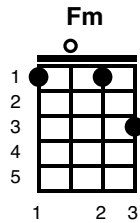

Could I Have This Dance

Key of C

Recorded by Anne Murray

Verse 1:

C C7 F G7
I'll always remember the song they were playing
F G7 C
the first time we danced and I knew
C C7 F G7
As we swayed to the music and held each other
F G7 C
I fell in love with you

Chorus:

C C7 F
Could I have this dance for the rest of my life?
G7 F G7
Would you be my partner ev'ry night?
C C7 F Fm
When we're together, it feels so right.
C G7 C
Could I have this dance for the rest of my life?

Verse 2:

C C7 F G7
I'll always remember that magic moment,
F G7 C
when I held you close to me.
C C7 F G7
As we moved together, I knew forever
F G7 C
you're all I'll ever need

Chorus:

 C C7 F
Could I have this dance for the rest of my life?