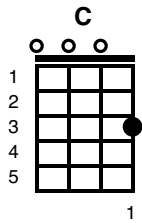

Could I Have This Dance

Key of C

Recorded by Anne Murray

Verse 1:

C C7 F G7
I'll always remember the song they were playing
F G7 C
the first time we danced and I knew
C C7 F G7
As we swayed to the music and held each other
F G7 C
I fell in love with you

Chorus:

C C7 F
Could I have this dance for the rest of my life?
G7 F G7
Would you be my partner ev'ry night?
C C7 F Fm
When we're together, it feels so right.
C G7 C
Could I have this dance for the rest of my life?

Verse 2:

C C7 F G7
I'll always remember that magic moment,
F G7 C
when I held you close to me.
C C7 F G7
As we moved together, I knew forever
F G7 C
you're all I'll ever need

Chorus:

 C C7 F
Could I have this dance for the rest of my life?