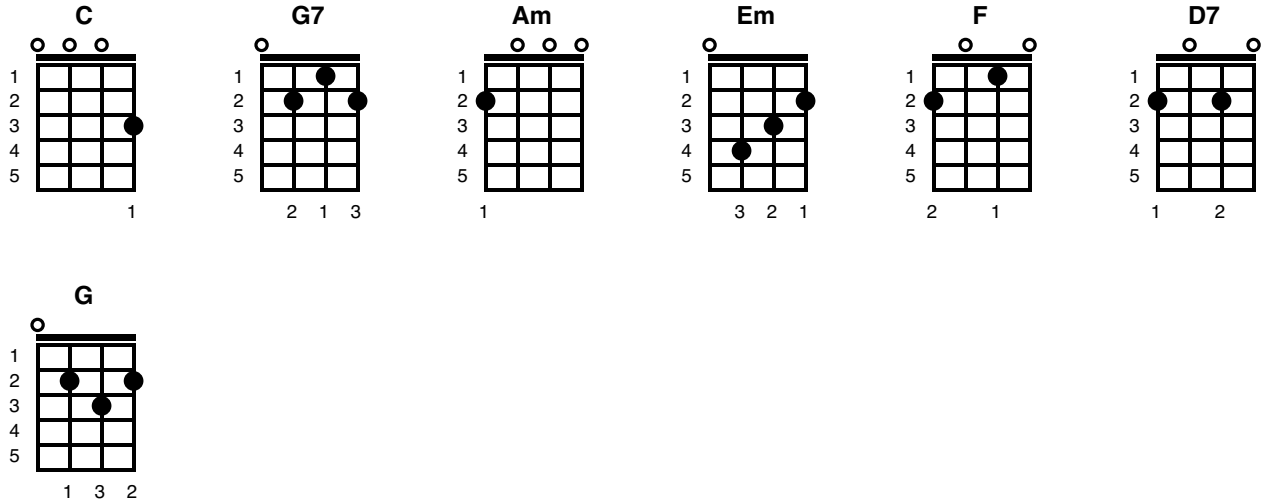

Jolly Old St. Nicholas

Key of C

C **G7**
Jolly old St. Nicholas

Am **Em**
Lean your ear this way

F **C**
Don't you tell a single soul

D7 **G7**
What I'm going to say

C **G7**
Christmas Eve is coming soon

Am **Em**
Now you dear old man

F **C**
Whisper what you'll bring to me

G7 **C** **C**
Tell me if you can

C **G7**
When the clock is striking twelve

Am **Em**
When I'm fast asleep

F **C**
Down the chimney broad and black

D7 G7
With your pack you'll creep
C G
All the stockings you will find
Am Em
Hanging in a row
F C
Mine will be the shortest one
G7 C C
You'll be sure to know

C G7
Johnny wants a pair of skates
Am Em
Suzy wants a dolly
F C
Nellie wants a story book
D7 G7
She thinks dolls are folly
C G7
As for me, my little brain
Am Em
Isn't very bright
F C
Choose for me, old Santa Claus
G7 C C
What you think is right

C G7
Jolly old St. Nicholas
Am Em
Lean your ear this way
F C
Don't you tell a single soul
D7 G7
What I'm going to say
C G7
Christmas Eve is coming soon

Am Em
Now you dear old man
F C
Whisper what you'll bring to me
G7 C ///
Tell me if you can