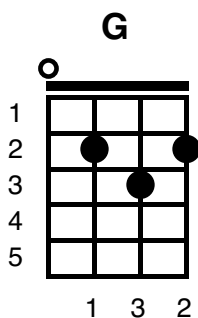

Chelsea Morning

Joni Mitchell

Key of D

Count 1234. 1234

INTRO: D /// Dsus4/F /// D /// Dsus4/F ///

Dsus4/F

Woke up it was a Chelsea morning

D

Dsus4/F

And the first thing that I heard

G

D

Was a song outside my window

G

D

And the traffic wrote the words

D

Dsus4/F

And the first thing that I saw

G

D

Was the sun through yellow curtains

And a rainbow on the wall
Red, green and gold to welcome you
Crimson crystal beads to beckon
Oh, won't you stay? We'll put on the day
There's a sun show every second