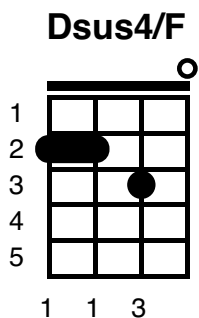

Chelsea Morning

Joni Mitchell

Key of D

Count 1234. 1234

INTRO: D /// Dsus4/F /// D /// Dsus4/F ///

Dsus4/F

Woke up it was a Chelsea morning

D

Dsus4/F

And the first thing that I heard

G

D

Was a song outside my window

G

D

And the traffic wrote the words

D

Dsus4/F

And the first thing that I saw

G

D

Was the sun through yellow curtains

And a rainbow on the wall
Red, green and gold to welcome you
Crimson crystal beads to beckon
Oh, won't you stay? We'll put on the day
There's a sun show every second