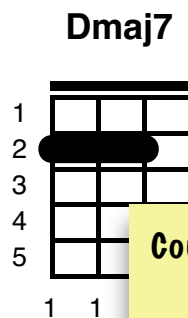

Chelsea Morning

Joni Mitchell

Key of D

Count 1234. 1234

INTRO: D /// Dsus4/F /// D /// Dsus4/F ///

Dsus4/F

Woke up it was a Chelsea morning

D

Dsus4/F

And the first thing that I heard

G

D

Was a song outside my window

G

D

And the traffic wrote the words

D

Dsus4/F

And the first thing that I saw

G

D

Was the sun through yellow curtains

And a rainbow on the wall
Red, green and gold to welcome you
Crimson crystal beads to beckon
Oh, won't you stay? We'll put on the day
There's a sun show every second