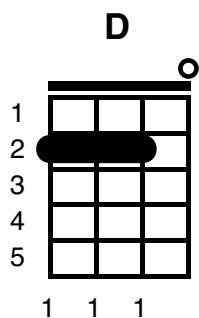

Chelsea Morning

Joni Mitchell

Key of D

Count 1234. 1234

INTRO: D /// Dsus4/F /// D /// Dsus4/F ///

Dsus4/F

Woke up it was a Chelsea morning

D

Dsus4/F

And the first thing that I heard

G

D

Was a song outside my window

G

D

And the traffic wrote the words

D

Dsus4/F

And the first thing that I saw

G

D

Was the sun through yellow curtains

And a rainbow on the wall
Red, green and gold to welcome you
Crimson crystal beads to beckon
Oh, won't you stay? We'll put on the day
There's a sun show every second