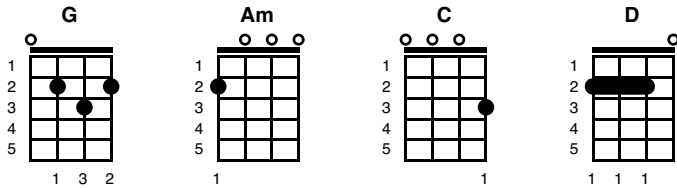

Rainy Day People

Gordon Lightfoot

Count 1234. 1234

INTRO: G /// G ///

G
 Rainy day people always seem to know
 Am Am
 When it's time to call
 C D
 Rainy day people don't talk
 G G
 They just listen 'til they've heard it all
 C D
 Rainy day lovers don't lie when they tell you
 C G
 They been down like you
 C D
 Rainy day people don't mind if you're cryin'
 C G
 A tear or two

G
 If you get lonely, all you really need
 Am Am
 Is that rainy day love
 C D
 Rainy day people all know there's no sorrow
 G G
 They can't rise above
 C D
 Rainy day lovers don't love any others
 C G
 That would not be kind