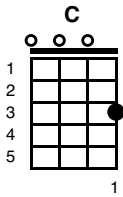

# Tie Me Down

John Allan Cameron

Key of C

Count 1234. 1234

## INTRO C /// C ///

I've been wheels and I've been rails  
I've been grassy roads and dusty wagon trails  
But I miss the friends that linger  
In the streets of my hometown  
If you love me, you'll believe me, tie me down

### Chorus:

Tacet C G  
Tie me down, tie me down  
Am F C  
You know I never meant to play around  
Em F  
And if you love me, you'll believe me  
C G  
And I'll go with you now  
C G C  
But we've got to get together, tie me down

**Chorus:**

Tacet C G  
Tie me down, tie me down  
Am F C  
You know I never meant to play around  
Em F  
And if you love me, you'll believe me  
C G  
And I'll go with you now  
C G C  
But we've got to get together, tie me down  
G C C ///  
Yes, we've got to get together. tie me down