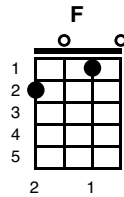

# Tie Me Down

John Allan Cameron

Key of C

Count 1234. 1234

## INTRO C /// C ///

I've been wheels and I've been rails  
I've been grassy roads and dusty wagon trails  
But I miss the friends that linger  
In the streets of my hometown  
If you love me, you'll believe me, tie me down

### Chorus:

Tacet C G  
Tie me down, tie me down  
Am F C  
You know I never meant to play around  
Em F  
And if you love me, you'll believe me  
C G  
And I'll go with you now  
C G C  
But we've got to get together, tie me down

**Chorus:**

Tacet C G  
Tie me down, tie me down  
Am F C  
You know I never meant to play around  
Em F  
And if you love me, you'll believe me  
C G  
And I'll go with you now  
C G C  
But we've got to get together, tie me down  
G C C ///  
Yes, we've got to get together. tie me down