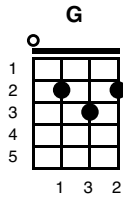

# Tie Me Down

John Allan Cameron

Key of C

Count 1234. 1234

## INTRO C /// C ///

I've been wheels and I've been rails  
I've been grassy roads and dusty wagon trails  
But I miss the friends that linger  
In the streets of my hometown  
If you love me, you'll believe me, tie me down

### Chorus:

Tacet C G  
Tie me down, tie me down  
Am F C  
You know I never meant to play around  
Em F  
And if you love me, you'll believe me  
C G  
And I'll go with you now  
C G C  
But we've got to get together, tie me down

**Chorus:**

Tacet C G  
Tie me down, tie me down  
Am F C  
You know I never meant to play around  
Em F  
And if you love me, you'll believe me  
C G  
And I'll go with you now  
C G C  
But we've got to get together, tie me down  
G C C ///  
Yes, we've got to get together. tie me down