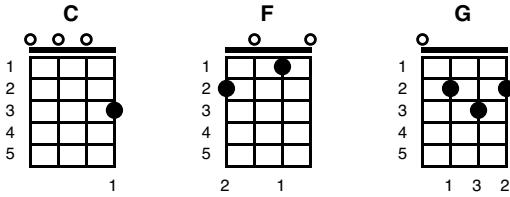

Won't Be Long

Aretha Franklin

INTRO: C /// C ///

Baby, here I ^C am, by the railroad track
Waiting for my ^F baby, he's coming ^C back
Coming back to ^G me, on the ^F 503
And I won't be ^C long, no, I won't be long

Z Chord Mute all strings and keep the rhythm going
My daddy told me, when he said goodbye, yes, he did
"I'll be back, baby
Baby by and by"
And that's why I waited, so doggone long, yeah
Can't you see how happy I am

Baby, here I ^C am, oh, by the railroad tracks

Waiting for my ^F baby, he's coming ^C back

Coming back to ^G me, Lord, on the ^F 503

Yeah, and it won't be ^C long, no, it won't be long

Ahh, yeah, I ^C know, when the whistle blows