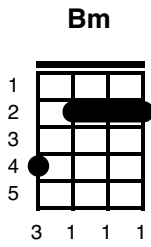

Long May You Run

Neil Young

Key of G

INTRO: G /// G ///

G We've been through some things to gether
 Em With trunks of memories still to come
 G We found things to do in stormy weather
 Em Long may you run

G Long may you run, long may you run
 Em Although these changes have come
 G With your chrome heart shinin' in the sun
 Em Long may you run

Well it ^G was back in Blind ^{Bm C} River in nineteen ^G sixty-two
^{Em} When I last ^C saw you a live ^{Dsus D}
^G But we missed that ^{Bm C G} ship on the long de cline
^{Em} Long ^{D G G} may you run

^G Long may you ^{Bm C} run, long may ^G you run
^{Em} Although these ^C changes have come ^{Dsus D}

G With your chrome heart Bm C in the G sun
 Em D G /// C //// D# G G G TACET
 Long may you run

INSTRUMENTAL VERSE

G Long may you Bm C run, long may G you run
 Em C Dsus D
 Although these changes have come
 G With your chrome heart Bm C in the G sun
 Em D G /// C //// D# G G G /
 Long may you run