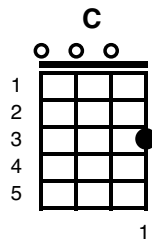

Long May You Run

Neil Young

Key of G

INTRO: G /// G ///

G We've been through some things to gether
 Em With trunks of memories still to come
 G We found things to do in stormy weather
 Em Long may you run

G Long may you run, long may you run
 Em Although these changes have come
 G With your chrome heart shinin' in the sun
 Em Long may you run

Well it ^G was back in Blind ^{Bm C} River in nineteen ^G sixty-two
^{Em} When I last ^C saw you a live ^{Dsus D}
^G But we missed that ^{Bm C G} ship on the long de cline
^{Em} Long ^{D G G} may you run

^G Long may you ^{Bm C} run, long may ^G you run
^{Em} Although these ^C changes have come ^{Dsus D}

G With your chrome heart Bm C in the G sun
 Em D G /// C //// D# G G G TACET
 Long may you run

INSTRUMENTAL VERSE

G Long may you Bm C run, long may G you run
 Em C Dsus D
 Although these changes have come
 G With your chrome heart Bm C in the G sun
 Em D G /// C //// D# G G G /
 Long may you run