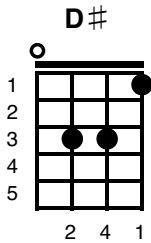

Long May You Run

Neil Young

Key of G

INTRO: G /// G ///

G We've been through some things to gether
 Em With trunks of memories still to come
 G We found things to do in stormy weather
 Em Long may you run

G Long may you run, long may you run
 Em Although these changes have come
 G With your chrome heart shinin' in the sun
 Em Long may you run

Well it ^G was back in Blind ^{Bm C} River in nineteen ^G sixty-two
^{Em} When I last ^C saw you a live ^{Dsus D}
^G But we missed that ^{Bm C G} ship on the long de cline
^{Em} Long ^{D G G} may you run

^G Long may you ^{Bm C} run, long may ^G you run
^{Em} Although these ^C changes have come ^{Dsus D}

G With your chrome heart Bm C in the G sun
 Em D G /// C //// D# G G G TACET
 Long may you run

INSTRUMENTAL VERSE

G Long may you Bm C run, long may G you run
 Em C Dsus D
 Although these changes have come
 G With your chrome heart Bm C in the G sun
 Em D G /// C //// D# G G G /
 Long may you run