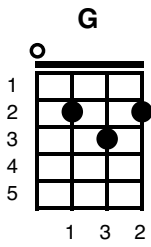

Long May You Run

Neil Young

Key of G

INTRO: G /// G ///

G We've been through some things to gether
 Em With trunks of memories still to come
 G We found things to do in stormy weather
 Em Long may you run

G Long may you run, long may you run
 Em Although these changes have come
 G With your chrome heart shinin' in the sun
 Em Long may you run

Well it ^G was back in Blind ^{Bm C} River in nineteen ^G sixty-two
^{Em} When I last ^C saw you a live ^{Dsus D}
^G But we missed that ^{Bm C G} ship on the long de cline
^{Em} Long ^{D G G} may you run

^G Long may you ^{Bm C} run, long may ^G you run
^{Em} Although these ^C changes have come ^{Dsus D}

G With your chrome heart Bm C in the G sun
 Em D G /// C //// D# G G G TACET
 Long may you run

INSTRUMENTAL VERSE

G Long may you Bm C run, long may G you run
 Em C Dsus D
 Although these changes have come
 G With your chrome heart Bm C in the G sun
 Em D G /// C //// D# G G G /
 Long may you run