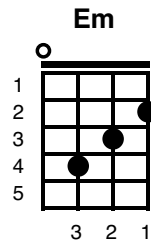

Long May You Run

Neil Young

Key of G

INTRO: G /// G ///

G We've been through some things to gether
 Em With trunks of memories still to come
 G We found things to do in stormy weather
 Em Long may you run

G Long may you run, long may you run
 Em Although these changes have come
 G With your chrome heart shinin' in the sun
 Em Long may you run

Well it ^G was back in Blind ^{Bm C} River in nineteen ^G sixty-two
^{Em} When I last ^C saw you a live ^{Dsus D}
^G But we missed that ^{Bm C G} ship on the long de cline
^{Em} Long ^{D G G} may you run

^G Long may you ^{Bm C} run, long may ^G you run
^{Em} Although these ^C changes have come ^{Dsus D}

G With your chrome heart Bm C in the G sun
 Em D G /// C //// D# G G G TACET
 Long may you run

INSTRUMENTAL VERSE

G Long may you Bm C run, long may G you run
 Em C Dsus D
 Although these changes have come
 G With your chrome heart Bm C in the G sun
 Em D G /// C //// D# G G G /
 Long may you run