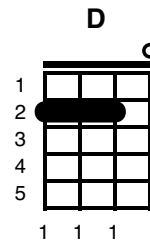

Long May You Run

Neil Young

Key of G

INTRO: G /// G ///

G We've been through some things to gether
 Em With trunks of memories still to come
 G We found things to do in stormy weather
 Em Long may you run

G Long may you run, long may you run
 Em Although these changes have come
 G With your chrome heart shinin' in the sun
 Em Long may you run

Well it ^G was back in Blind ^{Bm C} River in nineteen ^G sixty-two
^{Em} When I last ^C saw you a live ^{Dsus D}
^G But we missed that ^{Bm C G} ship on the long de cline
^{Em} Long ^{D G G} may you run

^G Long may you ^{Bm C} run, long may ^G you run
^{Em} Although these ^C changes have come ^{Dsus D}

G With your chrome heart Bm C in the G sun
 Em D G /// C //// D# G G G TACET
 Long may you run

INSTRUMENTAL VERSE