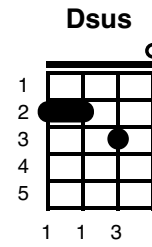

Long May You Run

Neil Young

Key of G

INTRO: G /// G ///

G We've been through some things to gether
 Em With trunks of memories still to come
 G We found things to do in stormy weather
 Em Long may you run

G Long may you run, long may you run
 Em Although these changes have come
 G With your chrome heart shinin' in the sun
 Em Long may you run

Well it ^G was back in Blind ^{Bm C} River in nineteen ^G sixty-two
^{Em} When I last ^C saw you a live ^{Dsus D}
^G But we missed that ^{Bm C G} ship on the long de cline
^{Em} Long ^{D G G} may you run

^G Long may you ^{Bm C} run, long may ^G you run
^{Em} Although these ^C changes have come ^{Dsus D}

G With your chrome heart Bm C in the G sun
 Em D G /// C //// D# G G G TACET
 Long may you run

INSTRUMENTAL VERSE

G Long may you Bm C run, long may G you run
 Em C Dsus D
 Although these changes have come
 G With your chrome heart Bm C in the G sun
 Em D G /// C //// D# G G G /
 Long may you run