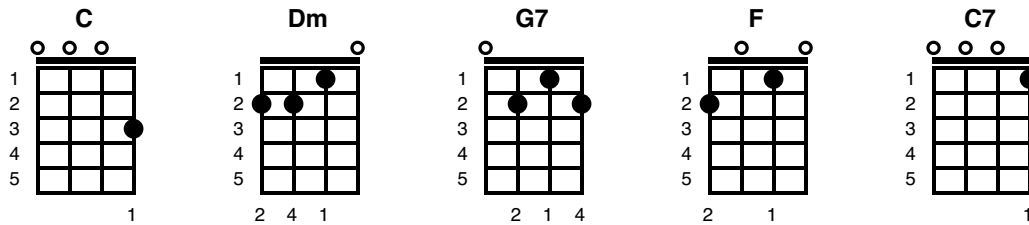

I Fall To Pieces

Patsy Cline

Count 1234
Most chords have
4 beats

INTRO: C ///

C Dm G7 G7

I fall to pieces

F G7 C C

Each time I see you again

C Dm G7 G7

I fall to pieces

F G7 C C

How can I be just your friend

C7 F F

You want me to act like we've never kissed

G7 G7

You want me to forget

C Dm G7 G7

I fall to pieces

F G7 C C

Each time someone speaks your name

Dm G7 G7
 I fall to pieces
 F G7 C C
 Time only adds to the flame

 C7 F
 You tell me to find someone else to love
 G7
 Someone who'll love me too,
 C C7
 The way you used to do
 F G7
 But each time I go out
 C C
 With someone new
 F G7 C
 You walk by and I fall to pieces
 F G7 C /// C ///
 You walk by and I fall to pieces