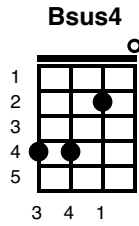

California Dreaming

Mamas and the Papas

Key of Em

Intro: Em /// Em ↓

Em // D // C //

All the leaves are brown
(all the leaves are brown)

D // Bsus4 /// B7 //

And the sky is gray
(and the sky is gray)

If I was in L A (If I was in L A)

Em // D // C //

California dreamin'

Count 1234
FYI: We had to leave
out a few strum
marks in order to
have all chord
diagrams show up

(California dreamin')

D // Bsus4 //// B7 //

C // Bsus4 //// B7 //

And I pre-tend to pray

(I pretend to pray)

B7 // Em // D // C //

You know the preacher likes the cold

(preacher likes the cold)

D // Bsus4 ////

He knows I'm gonna stay

D // Bsus4 ////
And the sky is gray
B7 //
(and the sky is gray)

C // G //
I've been for a walk
B7 // Em //
(I've been for a walk)

C // Bsus4 ////
On a winter's day
B7 //
(on a winter's day)

B7 // Em // D // C //
If I didn't tell her
(If I didn't tell her)