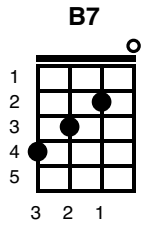

California Dreaming

Mamas and the Papas

Key of Em

Intro: Em /// Em ↓

Em // D // C //

All the leaves are brown
(all the leaves are brown)

D // Bsus4 /// B7 //

And the sky is gray
(and the sky is gray)

If I was in L A (If I was in L A)

Em // D // C //

California dreamin'

Count 1234
FYI: We had to leave
out a few strum
marks in order to
have all chord
diagrams show up

(California dreamin')

D // Bsus4 //// B7 //

C // Bsus4 //// B7 //

And I pre-tend to pray

(I pretend to pray)

B7 // Em // D // C //

You know the preacher likes the cold

(preacher likes the cold)

D // Bsus4 ////

He knows I'm gonna stay

D // Bsus4 ////
And the sky is gray
B7 //
(and the sky is gray)

C // G //
I've been for a walk
B7 // Em //
(I've been for a walk)

C // Bsus4 ////
On a winter's day
B7 //
(on a winter's day)

B7 // Em // D // C //
If I didn't tell her
(If I didn't tell her)