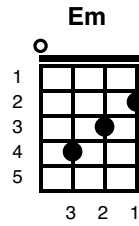

California Dreaming

Mamas and the Papas

Key of Em

Intro: Em /// Em ↓

Em // D // C //

All the leaves are brown
(all the leaves are brown)

D // Bsus4 /// B7 //

And the sky is gray
(and the sky is gray)

If I was in L A (If I was in L A)

Em // D // C //

California dreamin'

Count 1234
FYI: We had to leave
out a few strum
marks in order to
have all chord
diagrams show up

(California dreamin')

D // Bsus4 //// B7 //

C // Bsus4 //// B7 //

And I pre-tend to pray

(I pretend to pray)

B7 // Em // D // C //

You know the preacher likes the cold

(preacher likes the cold)

D // Bsus4 ////

He knows I'm gonna stay

D // Bsus4 ////
And the sky is gray
B7 //
(and the sky is gray)

C // G //
I've been for a walk
B7 // Em //
(I've been for a walk)

C // Bsus4 ////
On a winter's day
B7 //
(on a winter's day)

B7 // Em // D // C //
If I didn't tell her
(If I didn't tell her)