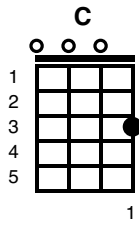

California Dreaming

Mamas and the Papas

Key of Em

Intro: Em /// Em ↓

Em // D // C //

All the leaves are brown
(all the leaves are brown)

D // Bsus4 /// B7 //

And the sky is gray
(and the sky is gray)

C // G // B7 // Em //

I've been for a walk
(I've been for a walk)

C // Bsus4 /// B7 ///

On a winter's day (on a winter's day)

Em // D // C //

I'd be safe and warm
(I'd be safe and warm)

D // Bsus4 /// B7 ///

If I was in L A (If I was in L A)

Em // D // C //

California dreamin'

Count 1234
FYI: We had to leave
out a few strum
marks in order to
have all chord
diagrams show up

(California dreamin')

D // Bsus4 //// B7 //

D // Bsus4 ////
And the sky is gray
B7 //
(and the sky is gray)

C // G //
I've been for a walk
B7 // Em //
(I've been for a walk)

C // Bsus4 ////
On a winter's day
B7 //
(on a winter's day)

B7 // Em // D // C //
If I didn't tell her
(If I didn't tell her)