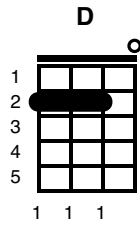

California Dreaming

Mamas and the Papas

Key of Em

Intro: Em /// Em ↓

Em // D // C //

All the leaves are brown
(all the leaves are brown)

D // Bsus4 /// B7 //

And the sky is gray
(and the sky is gray)

C // G // B7 // Em //

I've been for a walk
(I've been for a walk)

C // Bsus4 /// B7 ///

On a winter's day (on a winter's day)

Em // D // C //

I'd be safe and warm
(I'd be safe and warm)

D // Bsus4 /// B7 ///

If I was in L A (If I was in L A)

Em // D // C //

California dreamin'

Count 1234
FYI: We had to leave
out a few strum
marks in order to
have all chord
diagrams show up

(California dreamin')

D // Bsus4 //// B7 //

D // Bsus4 ////
And the sky is gray
B7 //
(and the sky is gray)

C // G //
I've been for a walk
B7 // Em //
(I've been for a walk)

C // Bsus4 ////
On a winter's day
B7 //
(on a winter's day)

B7 // Em // D // C //
If I didn't tell her
(If I didn't tell her)