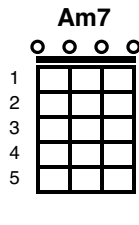

# Hey Jude

The Beatles

Key of G

count 1234  
1234 quickly

INTRO: G /// G ///

G D  
Hey Jude don't make it bad  
D7 G  
Take a sad song and make it better  
C G  
Re-member to let her into your heart  
D7 G  
Then you can start to make it better

G D  
Hey Jude don't be afraid  
D7 G  
You were made to go out and get her  
C G  
The minute you let her under your skin  
D7 G G Gmaj7 G7  
Then you be-gin to make it better ↓ ↓ ↓

And any time you feel the pain hey Jude re-frain  
Don't carry the world upon your shoulder ↓ ↓ ↓