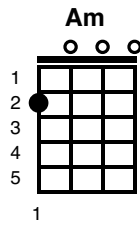

# Hey Jude

The Beatles

Key of G

count 1234  
1234 quickly

INTRO: G /// G ///

G D  
Hey Jude don't make it bad  
D7 G  
Take a sad song and make it better  
C G  
Re-member to let her into your heart  
D7 G  
Then you can start to make it better

G D  
Hey Jude don't be afraid  
D7 G  
You were made to go out and get her  
C G  
The minute you let her under your skin  
D7 G G Gmaj7 G7  
Then you be-gin to make it better ↓ ↓ ↓

And any time you feel the pain hey Jude re-frain  
Don't carry the world upon your shoulder ↓ ↓ ↓

For well you know that it's a fool who plays it cool  
By making his world a little colder

Na na na na na na na na

Hey Jude don't let me down  
You have found her now go and get her  
Re-member to let her into your heart  
Then you can start to make it better ↓ ↓ ↓