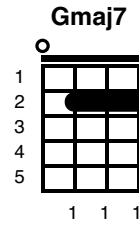

# Hey Jude

The Beatles

Key of G

count 1234  
1234 quickly

INTRO: G /// G ///

G D  
Hey Jude don't make it bad  
D7 G  
Take a sad song and make it better  
C G  
Re-member to let her into your heart  
D7 G  
Then you can start to make it better

G D  
Hey Jude don't be afraid  
D7 G  
You were made to go out and get her  
C G  
The minute you let her under your skin  
D7 G G Gmaj7 G7  
Then you be-gin to make it better ↓ ↓ ↓

And any time you feel the pain hey Jude re-frain  
Don't carry the world upon your shoulder ↓ ↓ ↓