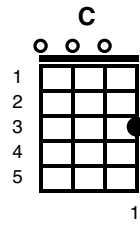

# Hey Jude

The Beatles

Key of G

count 1234  
1234 quickly

INTRO: G /// G ///

G D  
Hey Jude don't make it bad  
D7 G  
Take a sad song and make it better  
C G  
Re-member to let her into your heart  
D7 G  
Then you can start to make it better

G D  
Hey Jude don't be afraid  
D7 G  
You were made to go out and get her  
C G  
The minute you let her under your skin  
D7 G G Gmaj7 G7  
Then you be-gin to make it better ↓ ↓ ↓

And any time you feel the pain hey Jude re-frain  
Don't carry the world upon your shoulder ↓ ↓ ↓

For well you know that it's a fool who plays it cool  
By making his world a little colder

Na na na na na na na na

Hey Jude don't let me down  
You have found her now go and get her  
Re-member to let her into your heart  
Then you can start to make it better ↓ ↓ ↓