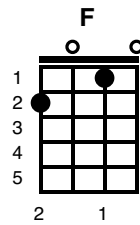

# Hey Jude

The Beatles

Key of G

count 1234  
1234 quickly

INTRO: G /// G ///

G D  
Hey Jude don't make it bad  
D7 G  
Take a sad song and make it better  
C G  
Re-member to let her into your heart  
D7 G  
Then you can start to make it better

G D  
Hey Jude don't be afraid  
D7 G  
You were made to go out and get her  
C G  
The minute you let her under your skin  
D7 G G Gmaj7 G7  
Then you be-gin to make it better ↓ ↓ ↓

And any time you feel the pain hey Jude re-frain  
Don't carry the world upon your shoulder ↓ ↓ ↓

For well you know that it's a fool who plays it cool  
By making his world a little colder

Na na na na na na na na

Hey Jude don't let me down  
You have found her now go and get her  
Re-member to let her into your heart  
Then you can start to make it better ↓ ↓ ↓