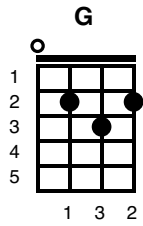

# Hey Jude

The Beatles

Key of G

count 1234  
1234 quickly

INTRO: G /// G ///

G D  
Hey Jude don't make it bad  
D7 G  
Take a sad song and make it better  
C G  
Re-member to let her into your heart  
D7 G  
Then you can start to make it better

G D  
Hey Jude don't be afraid  
D7 G  
You were made to go out and get her  
C G  
The minute you let her under your skin  
D7 G G Gmaj7 G7  
Then you be-gin to make it better ↓ ↓ ↓

And any time you feel the pain hey Jude re-frain  
Don't carry the world upon your shoulder ↓ ↓ ↓

For well you know that it's a fool who plays it cool  
By making his world a little colder

Na na na na na na na na

Hey Jude don't let me down  
You have found her now go and get her  
Re-member to let her into your heart  
Then you can start to make it better ↓ ↓ ↓