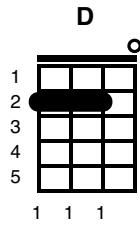

# Hey Jude

The Beatles

Key of G

count 1234  
1234 quickly

INTRO: G /// G ///

G D  
Hey Jude don't make it bad  
D7 G  
Take a sad song and make it better  
C G  
Re-member to let her into your heart  
D7 G  
Then you can start to make it better

G D  
Hey Jude don't be afraid  
D7 G  
You were made to go out and get her  
C G  
The minute you let her under your skin  
D7 G G Gmaj7 G7  
Then you be-gin to make it better ↓ ↓ ↓

And any time you feel the pain hey Jude re-frain  
Don't carry the world upon your shoulder ↓ ↓ ↓