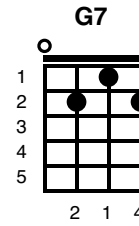

# Hey Jude

The Beatles

Key of G

count 1234  
1234 quickly

INTRO: G /// G ///

G D  
Hey Jude don't make it bad  
D7 G  
Take a sad song and make it better  
C G  
Re-member to let her into your heart  
D7 G  
Then you can start to make it better

G D  
Hey Jude don't be afraid  
D7 G  
You were made to go out and get her  
C G  
The minute you let her under your skin  
D7 G G Gmaj7 G7  
Then you be-gin to make it better ↓ ↓ ↓

And any time you feel the pain hey Jude re-frain  
Don't carry the world upon your shoulder ↓ ↓ ↓