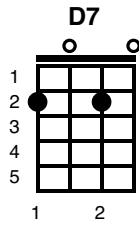

# Hey Jude

The Beatles

Key of G

count 1234  
1234 quickly

INTRO: G /// G ///

G D  
Hey Jude don't make it bad  
D7 G  
Take a sad song and make it better  
C G  
Re-member to let her into your heart  
D7 G  
Then you can start to make it better

G D  
Hey Jude don't be afraid  
D7 G  
You were made to go out and get her  
C G  
The minute you let her under your skin  
D7 G G Gmaj7 G7  
Then you be-gin to make it better ↓ ↓ ↓

And any time you feel the pain hey Jude re-frain  
Don't carry the world upon your shoulder ↓ ↓ ↓

For well you know that it's a fool who plays it cool  
By making his world a little colder

Na na na na na na na na

Hey Jude don't let me down  
You have found her now go and get her  
Re-member to let her into your heart  
Then you can start to make it better ↓ ↓ ↓