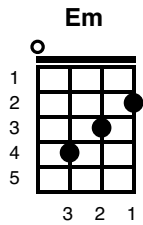

# Hey Jude

The Beatles

Key of G

count 1234  
1234 quickly

INTRO: G /// G ///

G D  
Hey Jude don't make it bad  
D7 G  
Take a sad song and make it better  
C G  
Re-member to let her into your heart  
D7 G  
Then you can start to make it better

G D  
Hey Jude don't be afraid  
D7 G  
You were made to go out and get her  
C G  
The minute you let her under your skin  
D7 G G Gmaj7 G7  
Then you be-gin to make it better ↓ ↓ ↓

And any time you feel the pain hey Jude re-frain  
Don't carry the world upon your shoulder ↓ ↓ ↓

For well you know that it's a fool who plays it cool  
By making his world a little colder

Na na na na na na na na

Hey Jude don't let me down  
You have found her now go and get her  
Re-member to let her into your heart  
Then you can start to make it better ↓ ↓ ↓