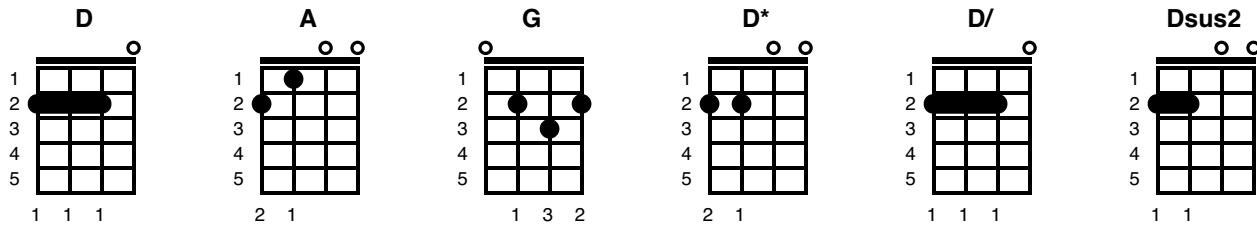

Analog Girl

Guy Clark

Key of D

42 BPM

If you use a down-up strum for this song, there's a little riff you can try:

Play Dsus2 chord on the 2nd and 3rd "up" strums: listen to the YouTube to get the idea.

The D* will indicate when to play the riff.

count 1234 quickly
You can skip the
riff and just play D.

INTRO: D* //// D* //// A //// D ////

D

Well she ain't got no cell phone

You got to call her when she's home

A

D

All of her clocks have got hands