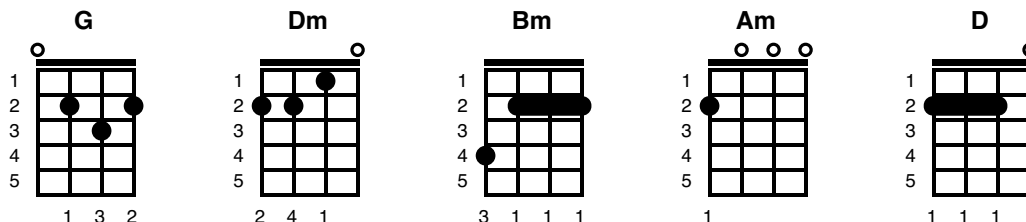

Ferry Cross the Mercey

Gerry and the Pacemakers

Key of G

INTRO: G // Dm // G // Dm //

Verse 1:

G // Dm // G // Dm // G // Dm // G // Dm //
Life goes on day after day
G // Dm // G // Dm // G // Dm // G // Dm //
Hearts torn in every way
G //// Bm ////
So ferry cross the Mersey,
Am //// D ////
Cause this land's the place I love
G // Dm // G // Dm //
And here I'll stay

Verse 2:

G Dm G Dm G Dm G Dm
Peo -- ple they rush everywhere
G DmG Dm G Dm G Dm
Each with their own secret care
G Bm
So ferry cross the Mersey
Am D G
And always take me there, the place I love

Chorus:

Am // D // G ////
People around every corner
Am // D // G ////
They seem to smile and say,

Am // **D //** **Bm ///**
"We don't care what your name is, boy
A7 / **A7 /** **D ////**
We'll never turn you away."

Verse 3:

G **DmG** **Dm** **G** **Dm G Dm**
So I'll continue to say,
G **Dm G Dm** **G** **Dm G Dm**
Here I always will stay
 G **Bm**
So ferry cross the Mersey
 Am **D**
Cause this land's the place I love
 G **Dm G Dm** **G** **Dm G**
And here I'll stay and here I'll stay
Dm **G** **Dm G Dm G /**
Here I'll stay